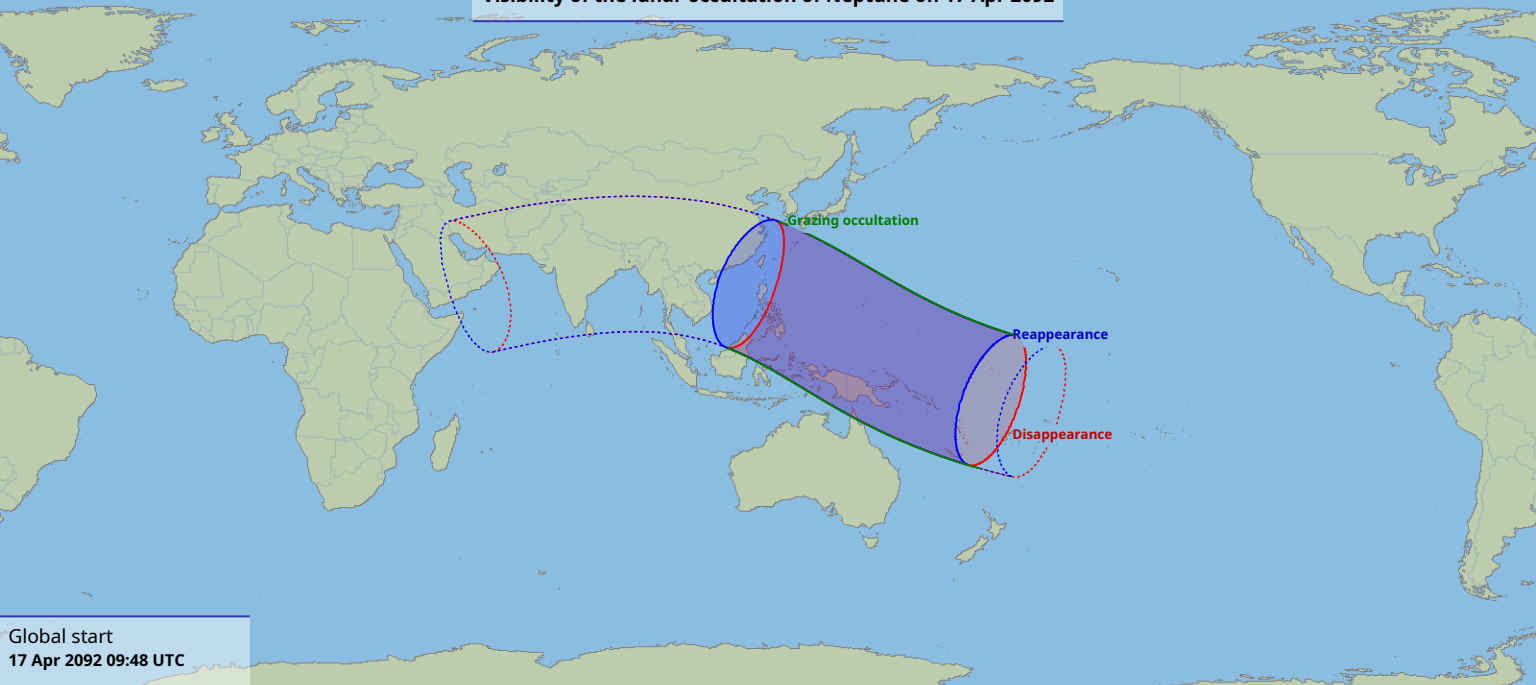

# Visibility of the lunar occultation of Neptune on 17 Apr 2092

Global start  
17 Apr 2092 09:48 UTC

Global end  
17 Apr 2092 14:10 UTC