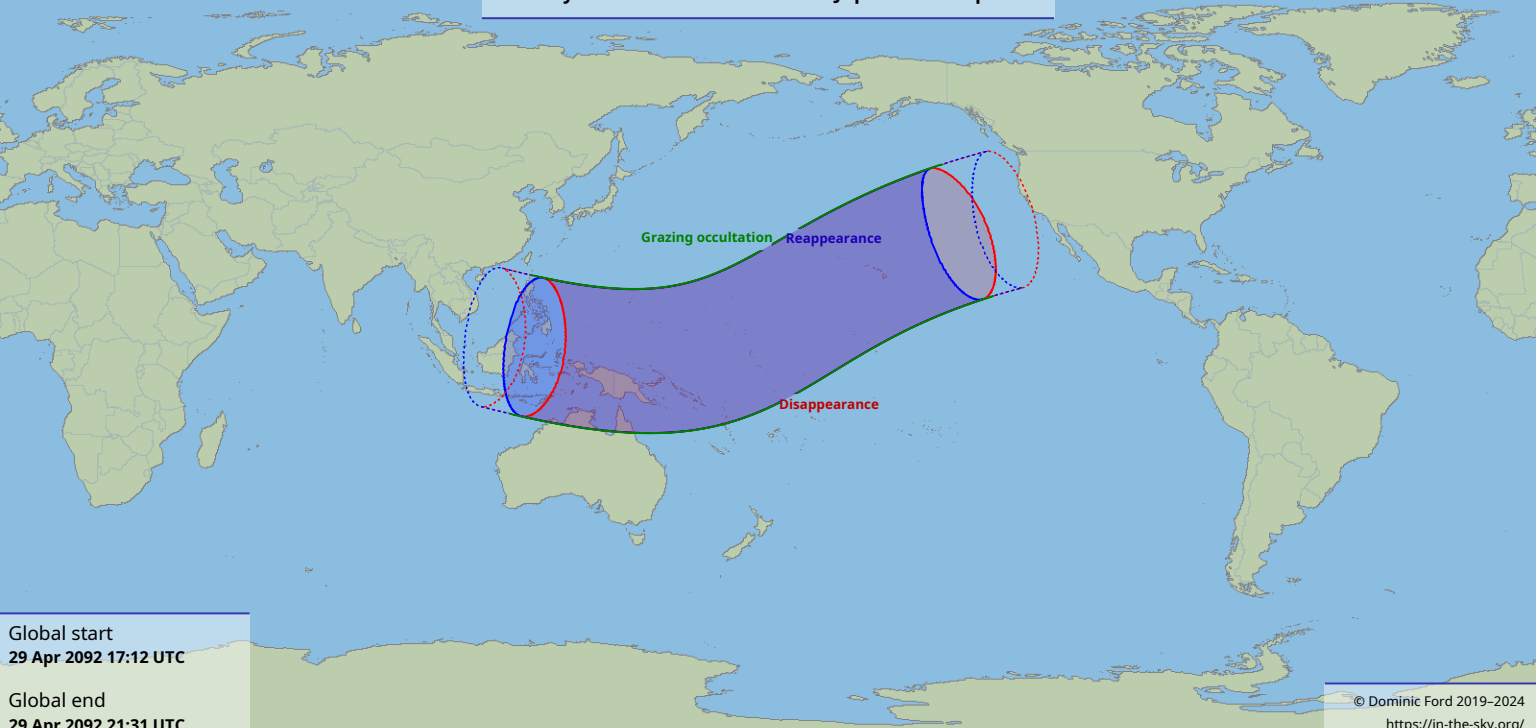

# Visibility of the lunar occultation of Jupiter on 29 Apr 2092

Global start  
29 Apr 2092 17:12 UTC

Global end  
29 Apr 2092 21:31 UTC