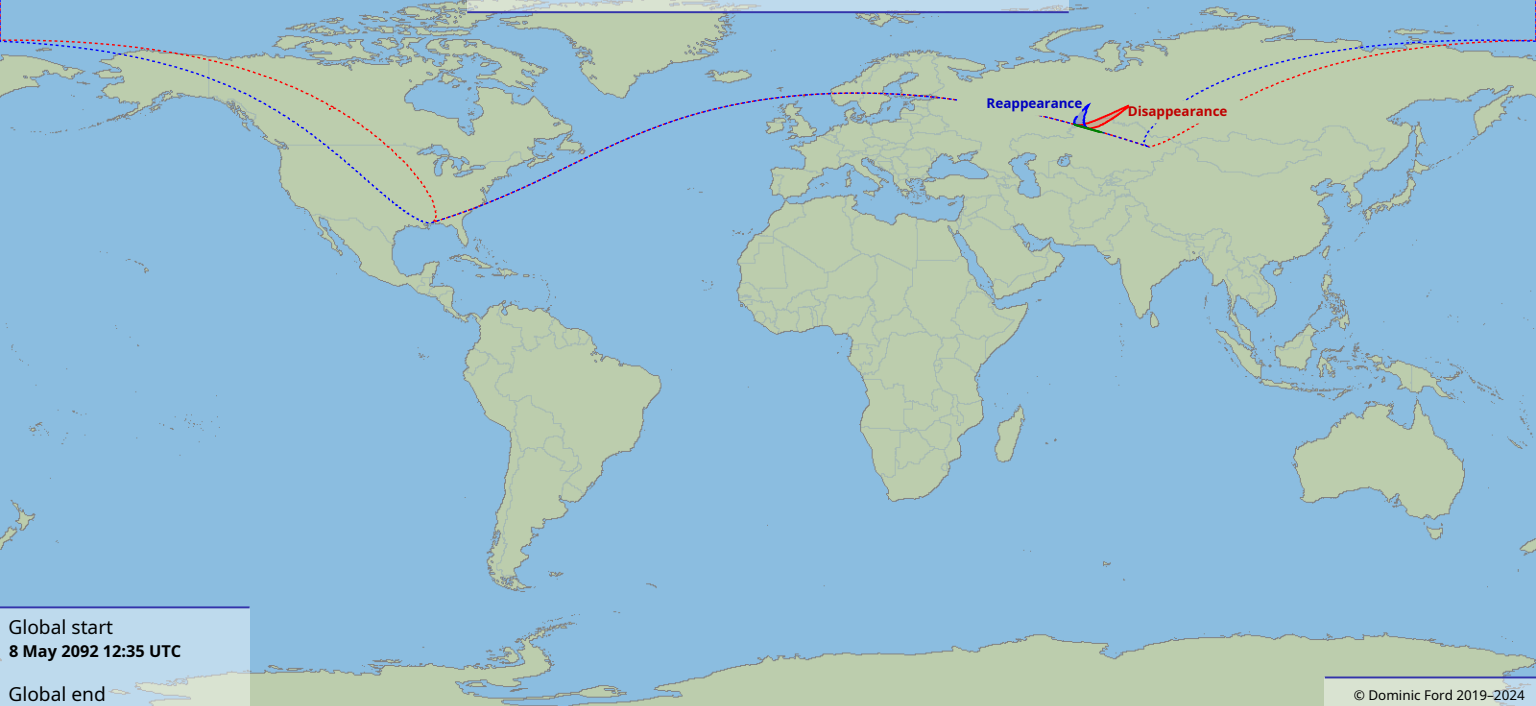

Visibility of the lunar occultation of Aldebaran on 8 May 2092

Global start
8 May 2092 12:35 UTC

Global end
8 May 2092 15:43 UTC