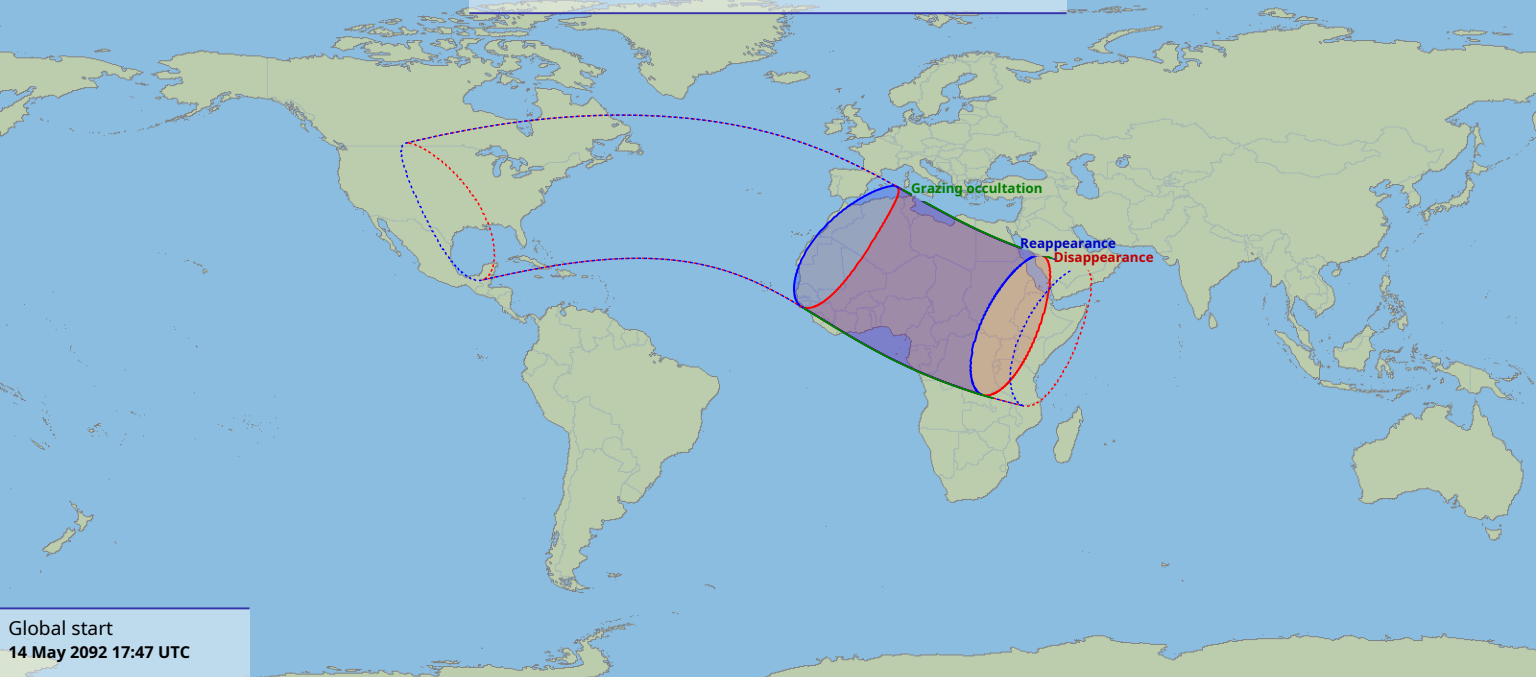

Visibility of the lunar occultation of Neptune on 14 May 2092

Global start
14 May 2092 17:47 UTC

Global end
14 May 2092 22:05 UTC