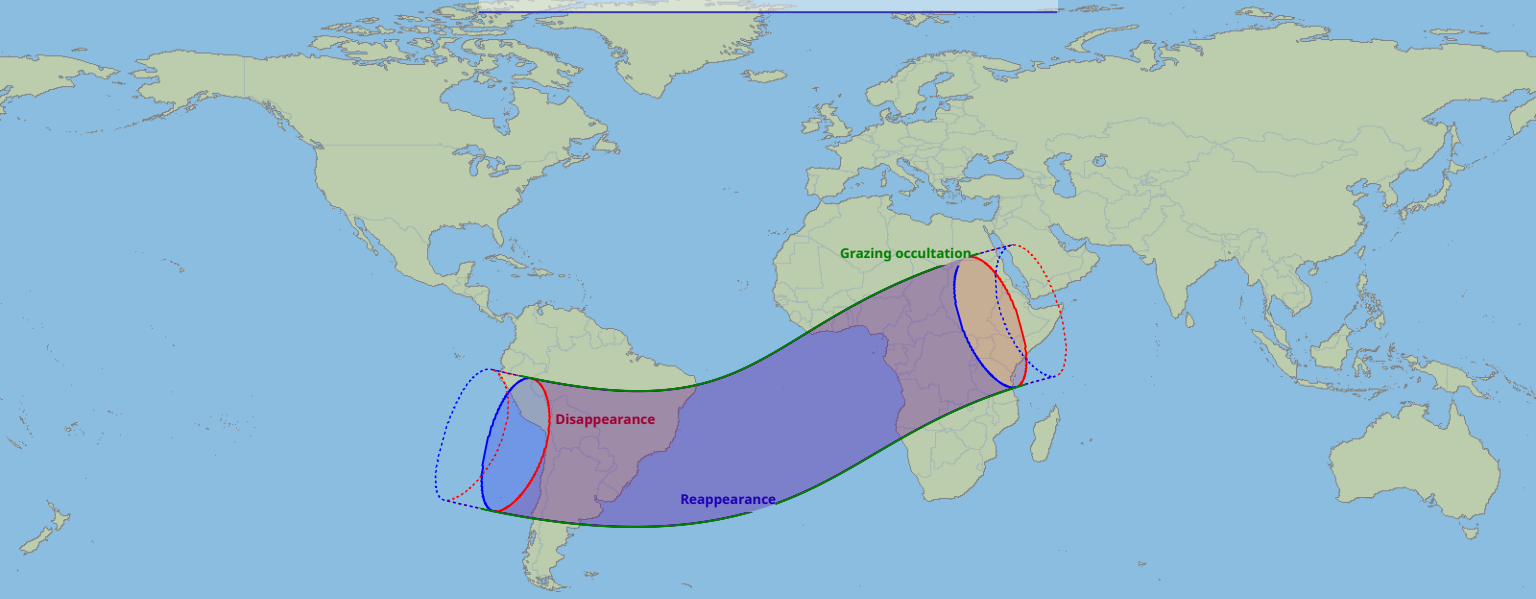

# Visibility of the lunar occultation of Jupiter on 27 May 2092

Global start  
27 May 2092 04:32 UTC

Global end  
27 May 2092 08:56 UTC