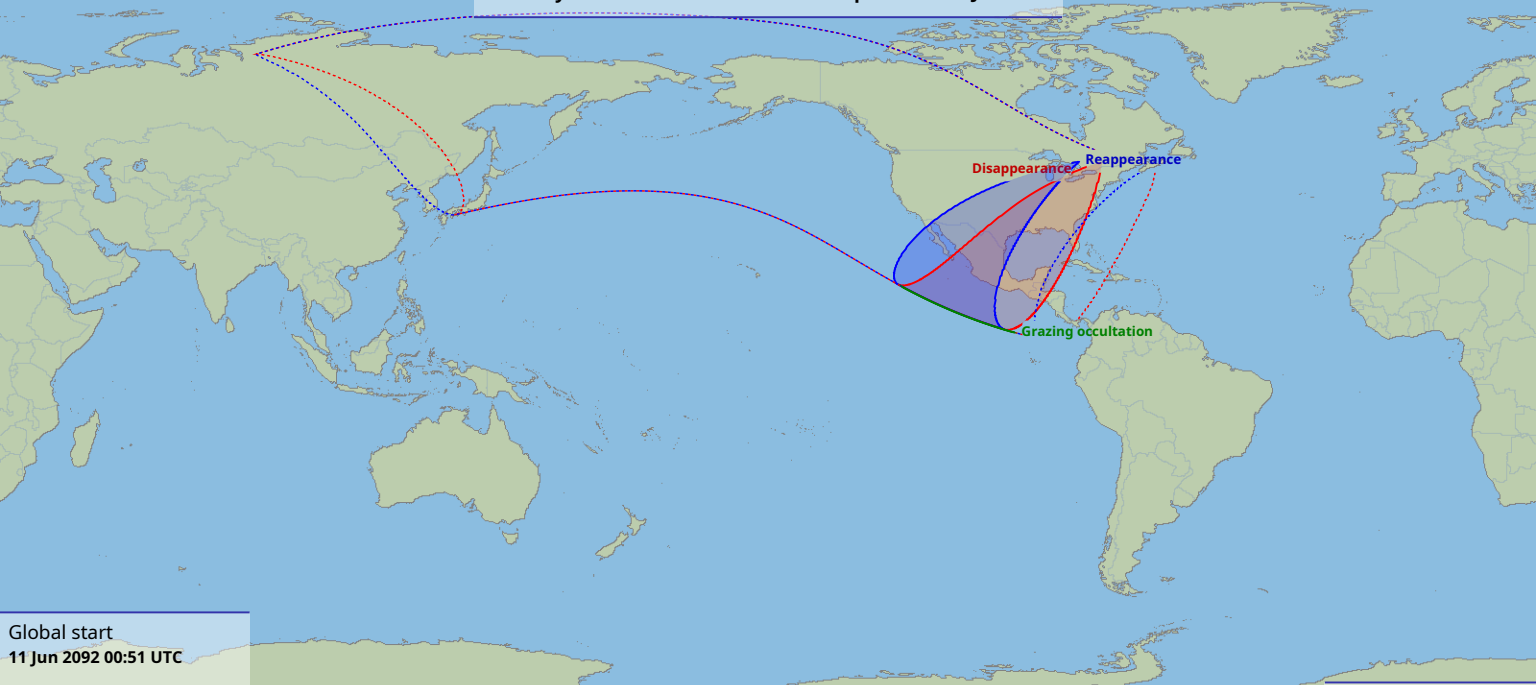

# Visibility of the lunar occultation of Neptune on 11 Jun 2092

Global start  
11 Jun 2092 00:51 UTC

Global end  
11 Jun 2092 04:48 UTC