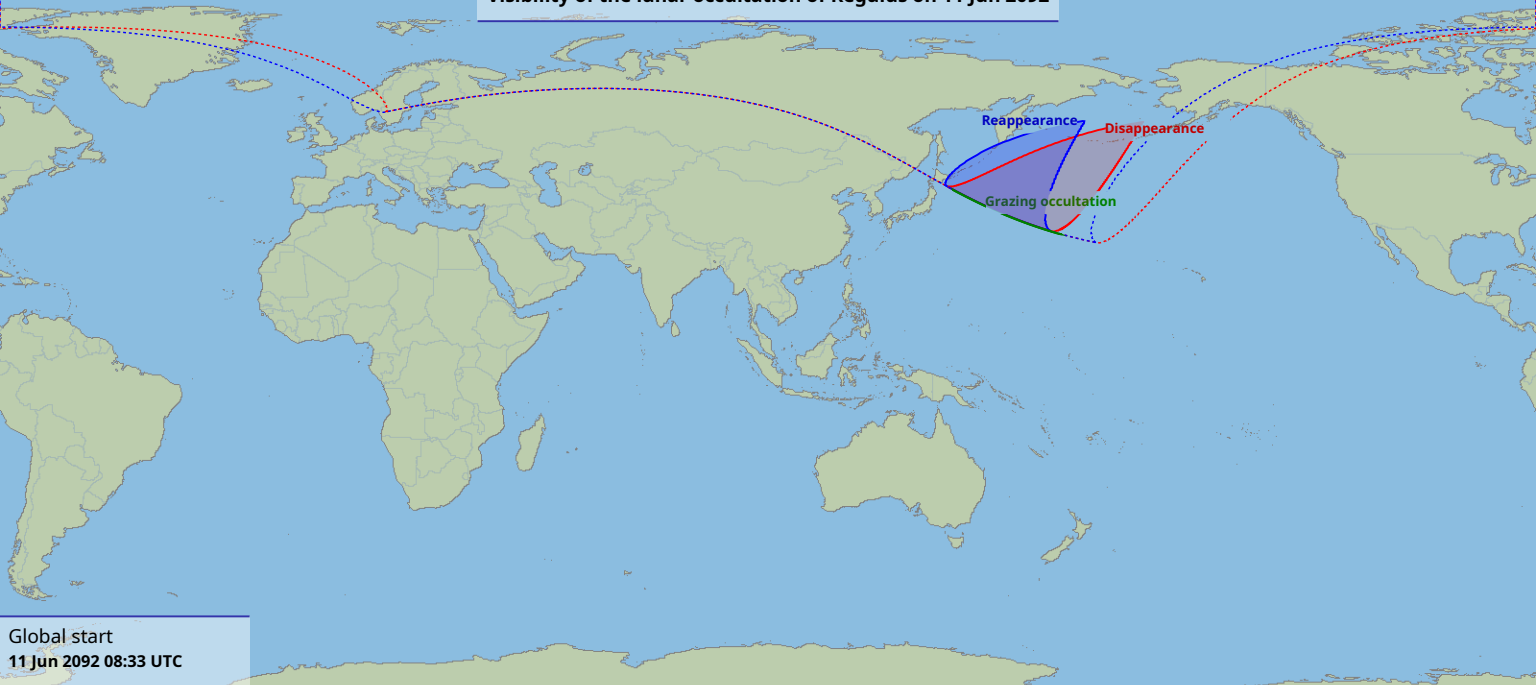

# Visibility of the lunar occultation of Regulus on 11 Jun 2092

Global start  
11 Jun 2092 08:33 UTC

Global end  
11 Jun 2092 11:25 UTC