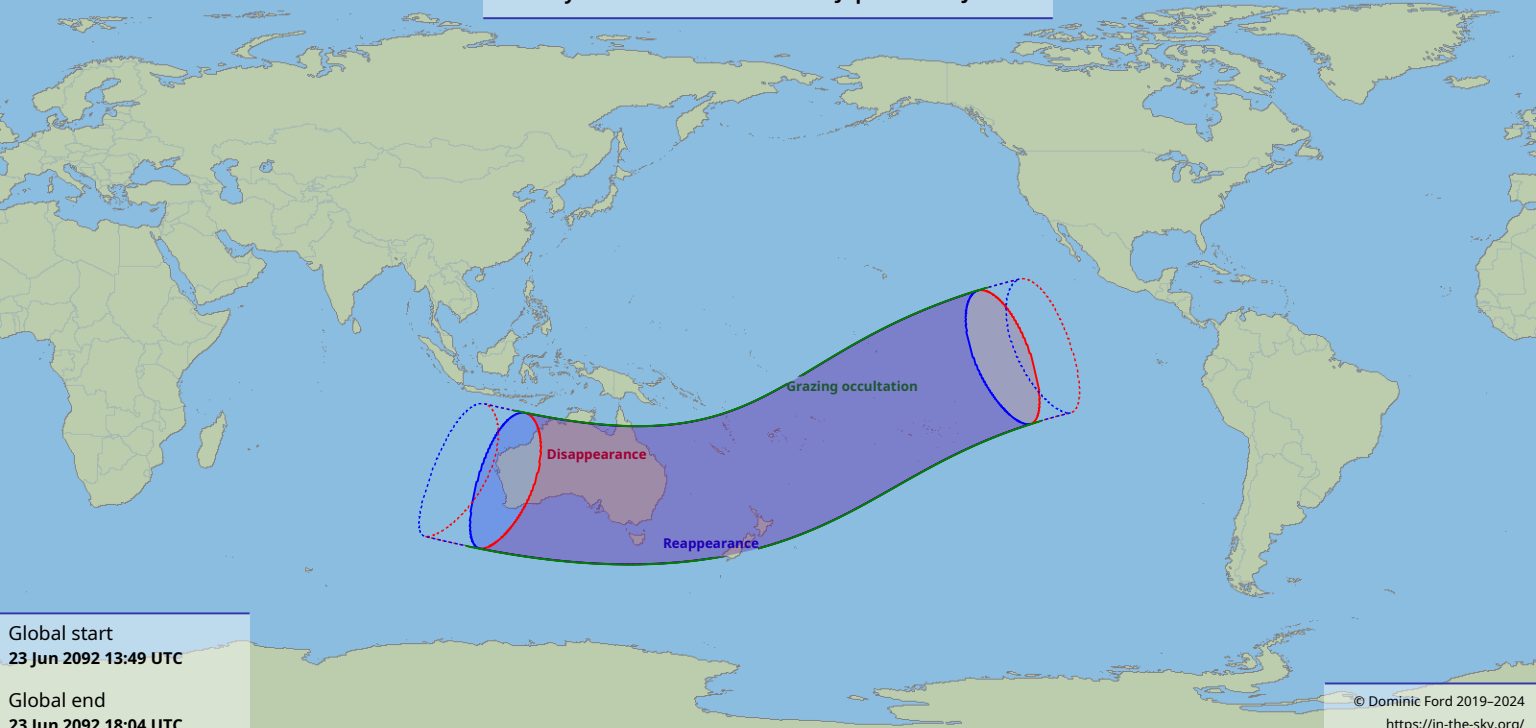

Visibility of the lunar occultation of Jupiter on 23 Jun 2092

Global start
23 Jun 2092 13:49 UTC

Global end
23 Jun 2092 18:04 UTC