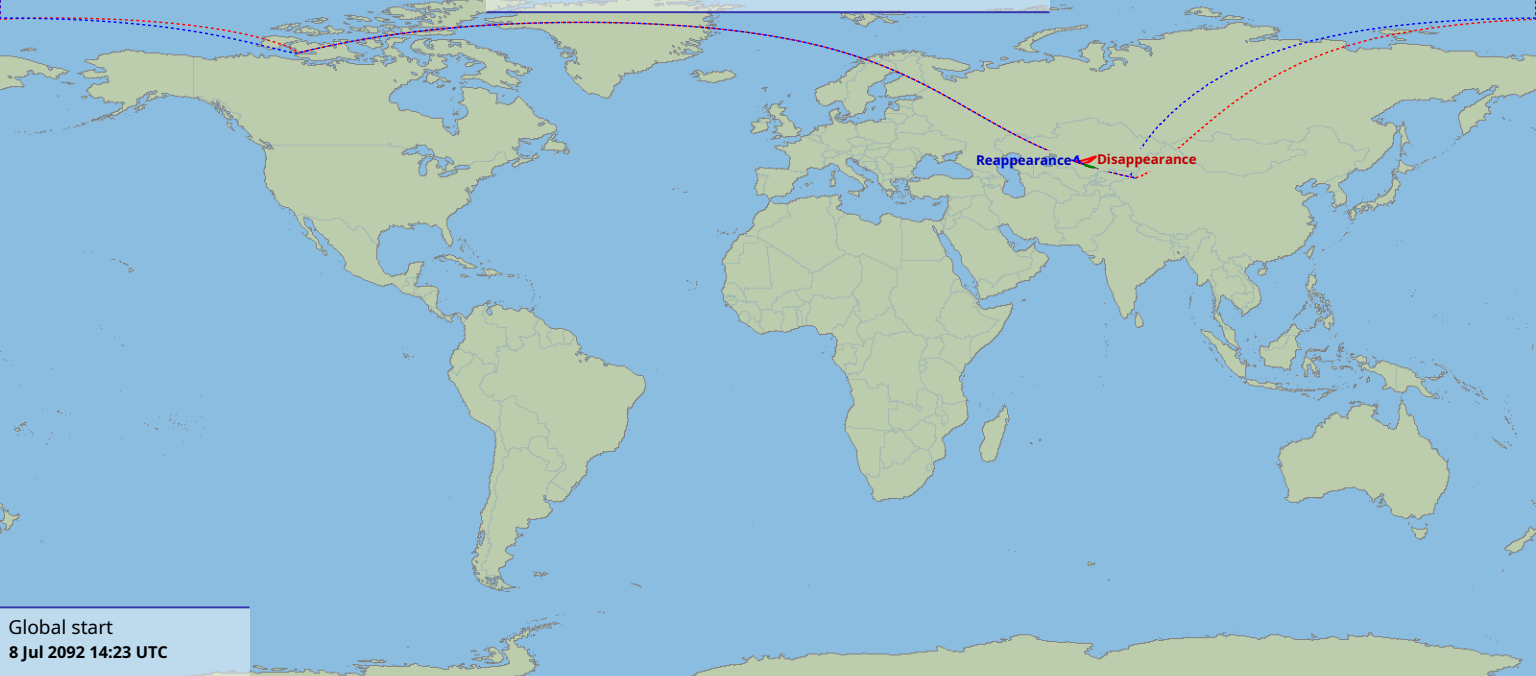

Visibility of the lunar occultation of Regulus on 8 Jul 2092

Reappearance ← Disappearance

Global start
8 Jul 2092 14:23 UTC

Global end
8 Jul 2092 16:30 UTC