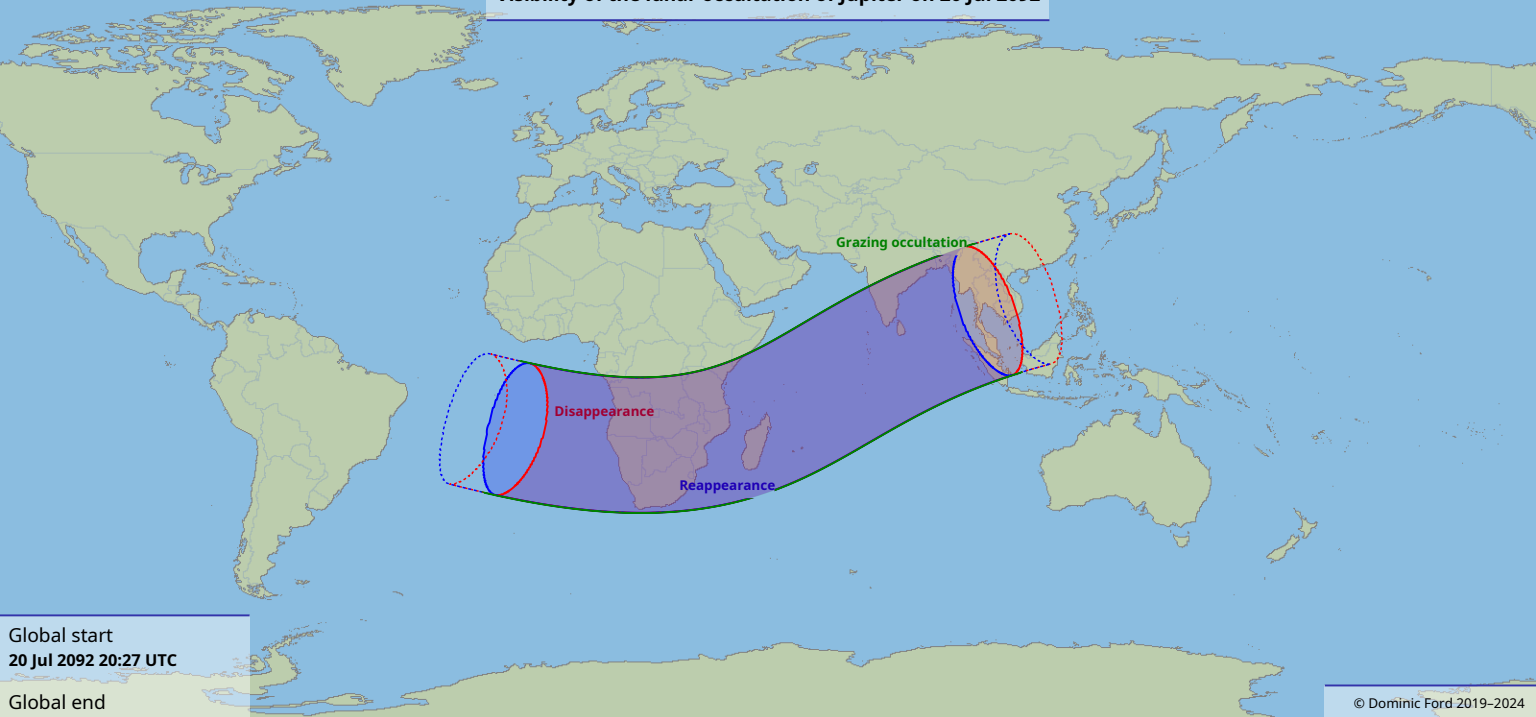

Visibility of the lunar occultation of Jupiter on 20 Jul 2092

Global start
20 Jul 2092 20:27 UTC

Global end
21 Jul 2092 00:40 UTC