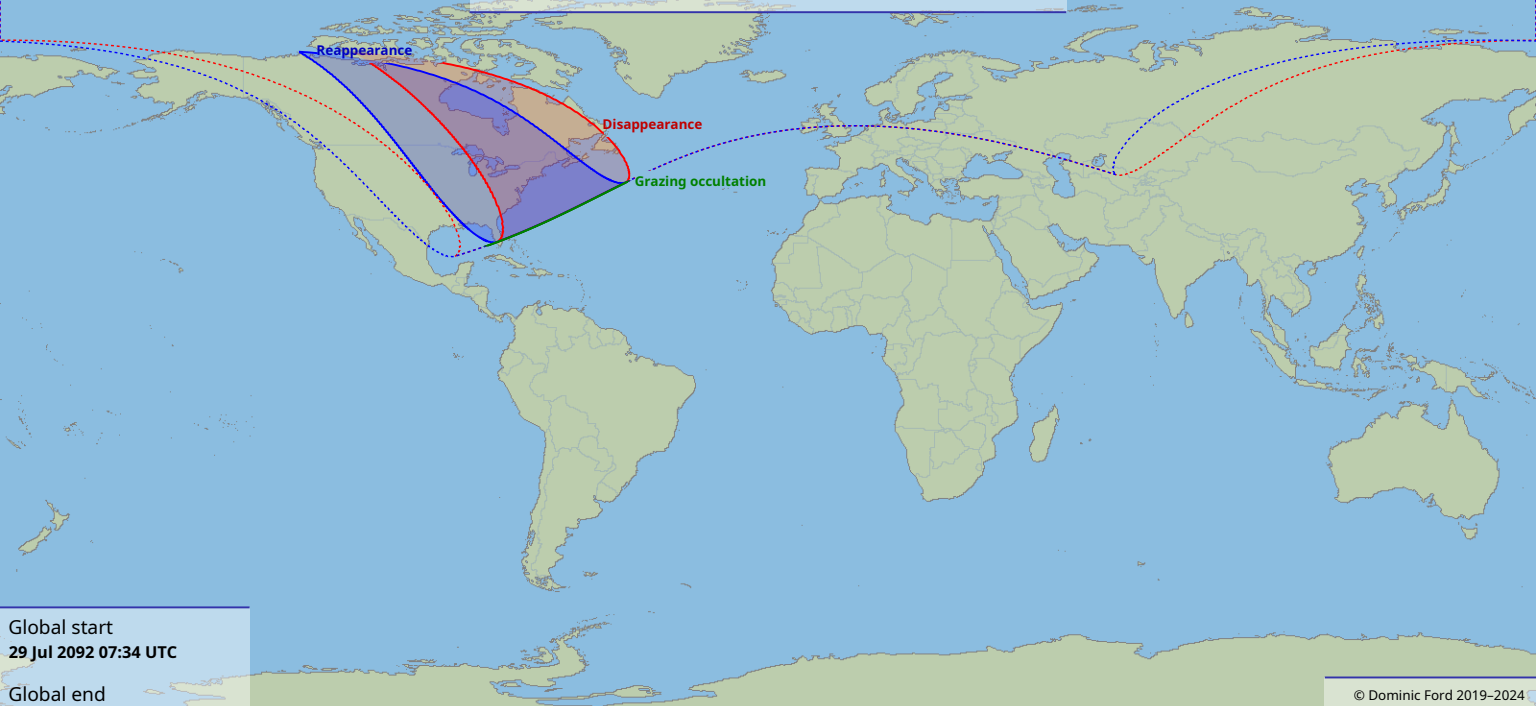

# Visibility of the lunar occultation of Aldebaran on 29 Jul 2092

Global start  
29 Jul 2092 07:34 UTC

Global end  
29 Jul 2092 11:05 UTC