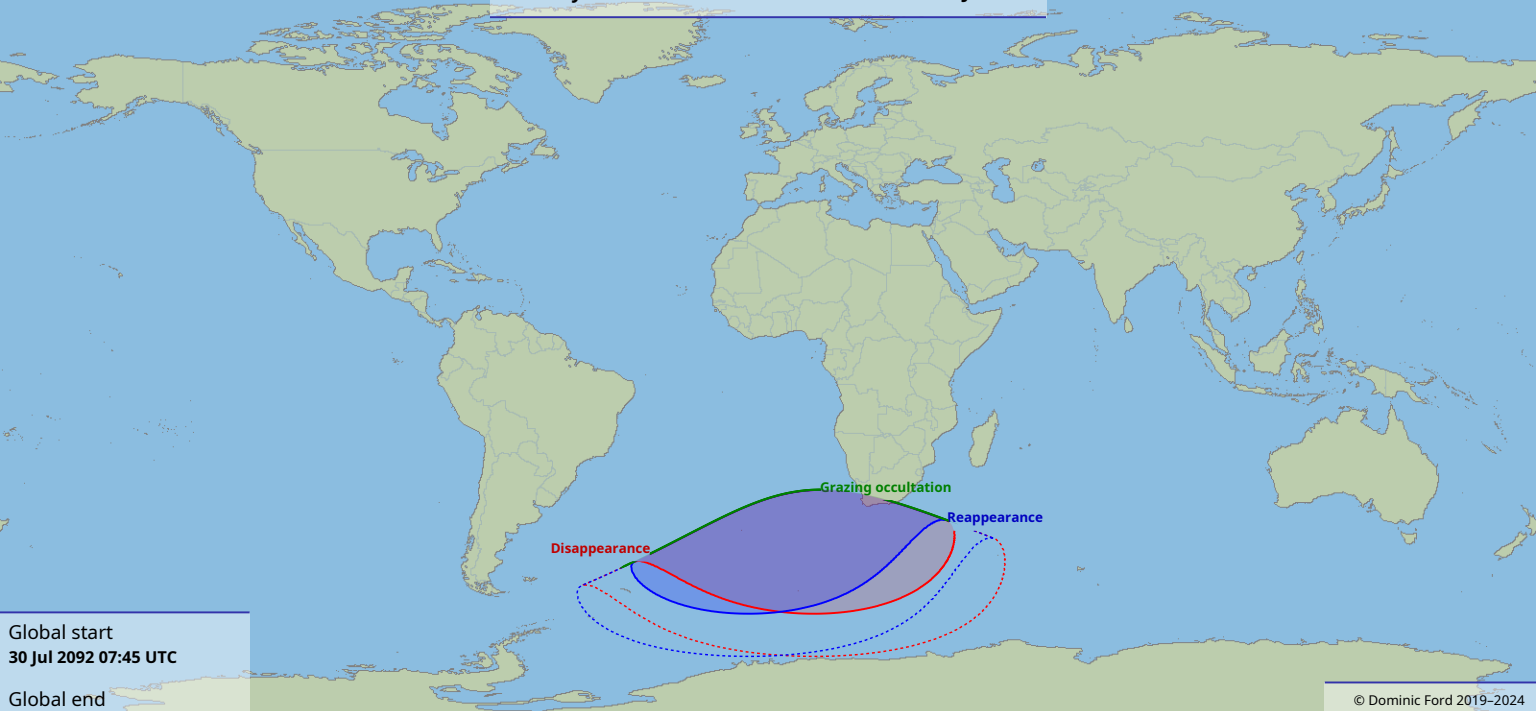

# Visibility of the lunar occultation of Venus on 30 Jul 2092

Global start  
30 Jul 2092 07:45 UTC

Global end  
30 Jul 2092 10:32 UTC