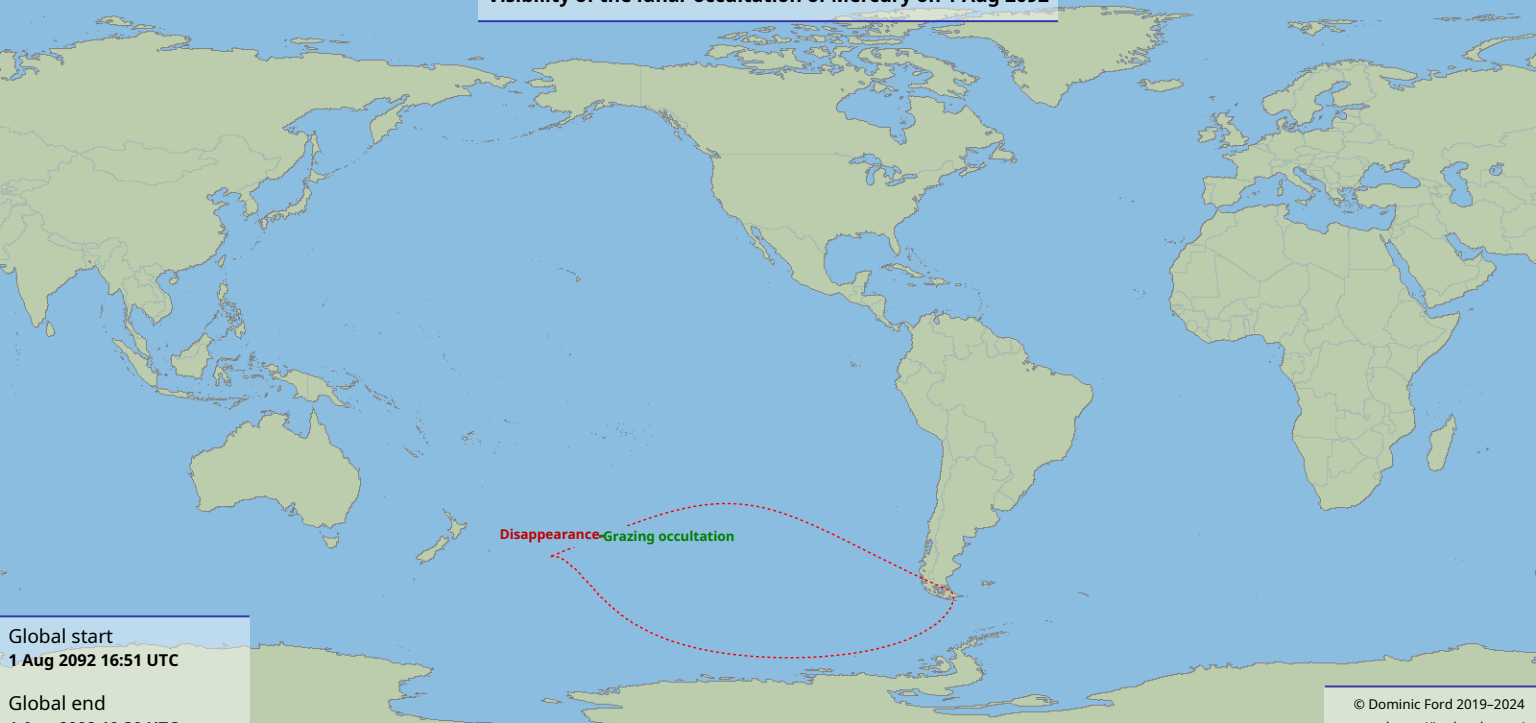

Visibility of the lunar occultation of Mercury on 1 Aug 2092

Global start
1 Aug 2092 16:51 UTC

Global end
1 Aug 2092 19:30 UTC