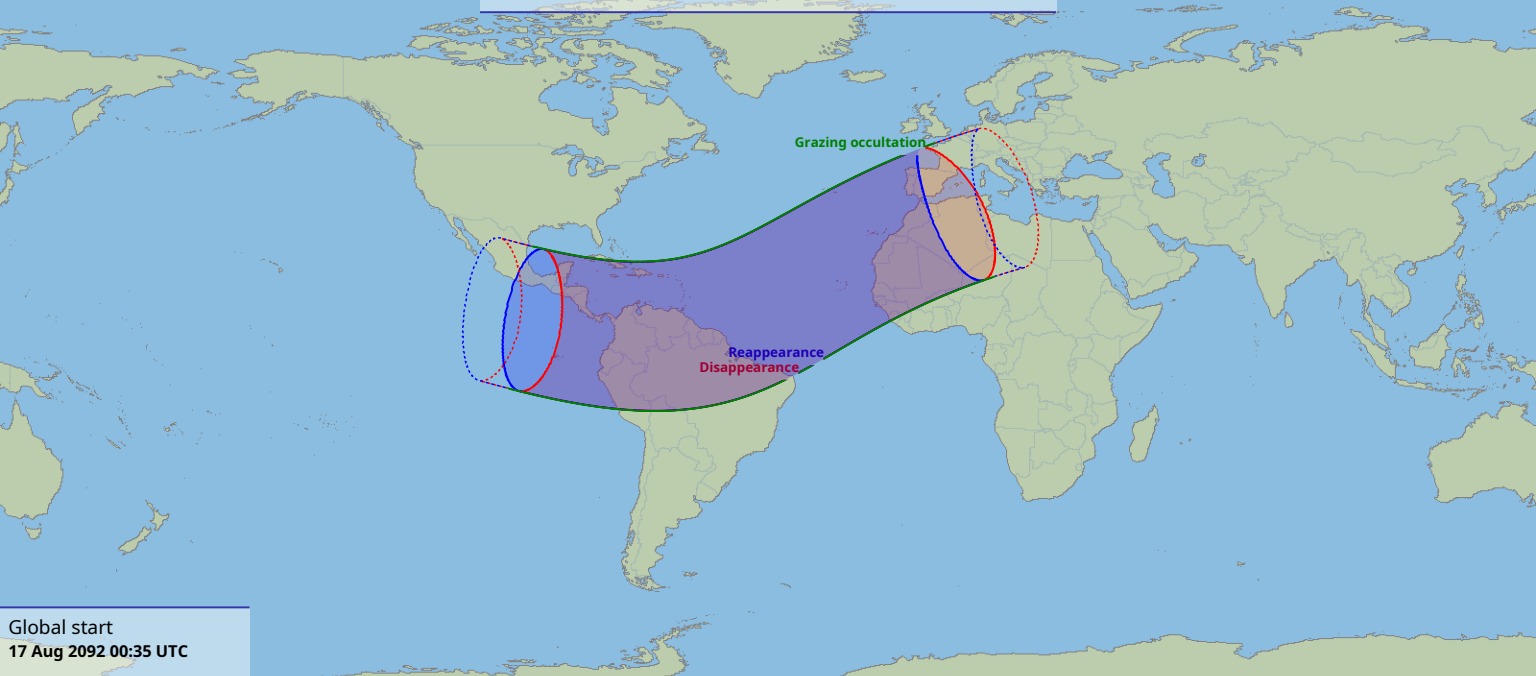

# Visibility of the lunar occultation of Jupiter on 17 Aug 2092

Global start  
17 Aug 2092 00:35 UTC

Global end  
17 Aug 2092 04:35 UTC