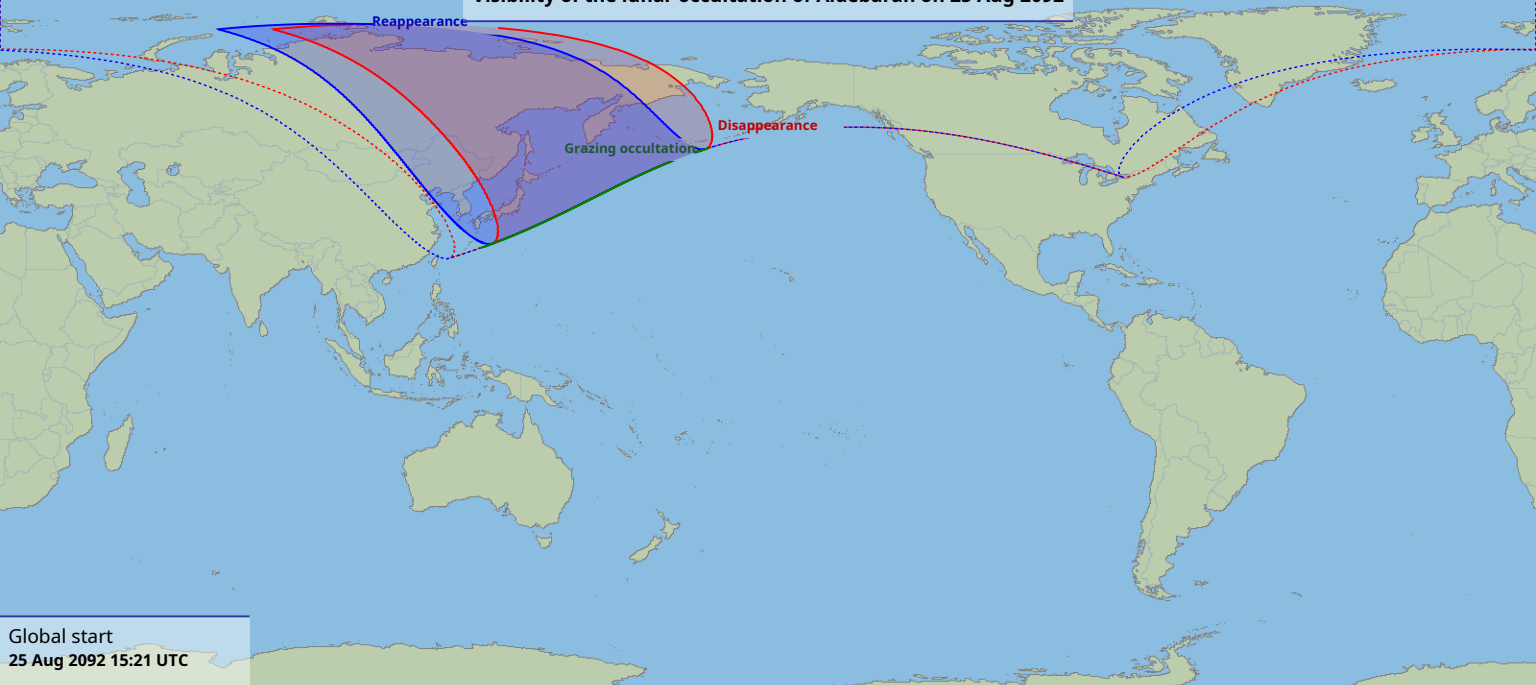

# Visibility of the lunar occultation of Aldebaran on 25 Aug 2092

Global start  
25 Aug 2092 15:21 UTC

Global end  
25 Aug 2092 18:48 UTC