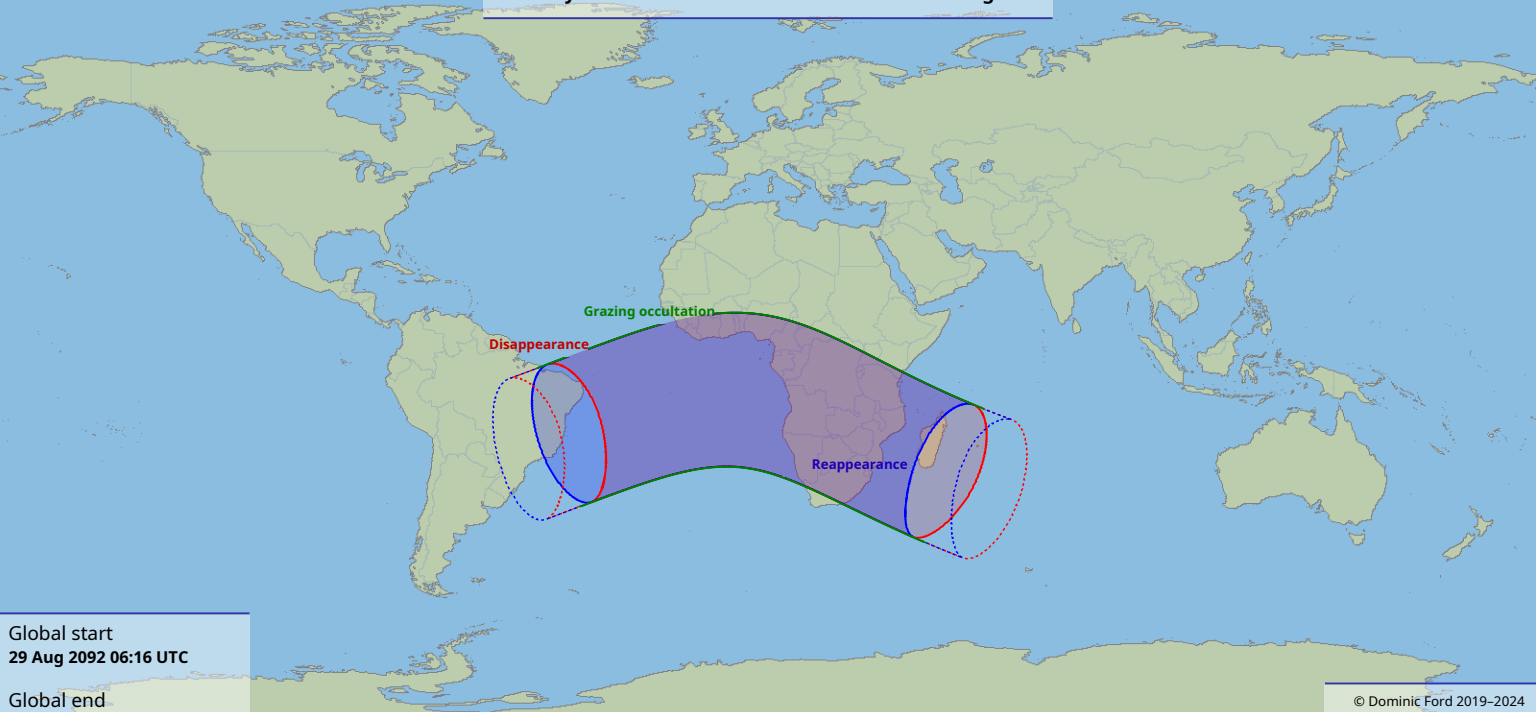

Visibility of the lunar occultation of Venus on 29 Aug 2092

Global start
29 Aug 2092 06:16 UTC

Global end
29 Aug 2092 10:57 UTC