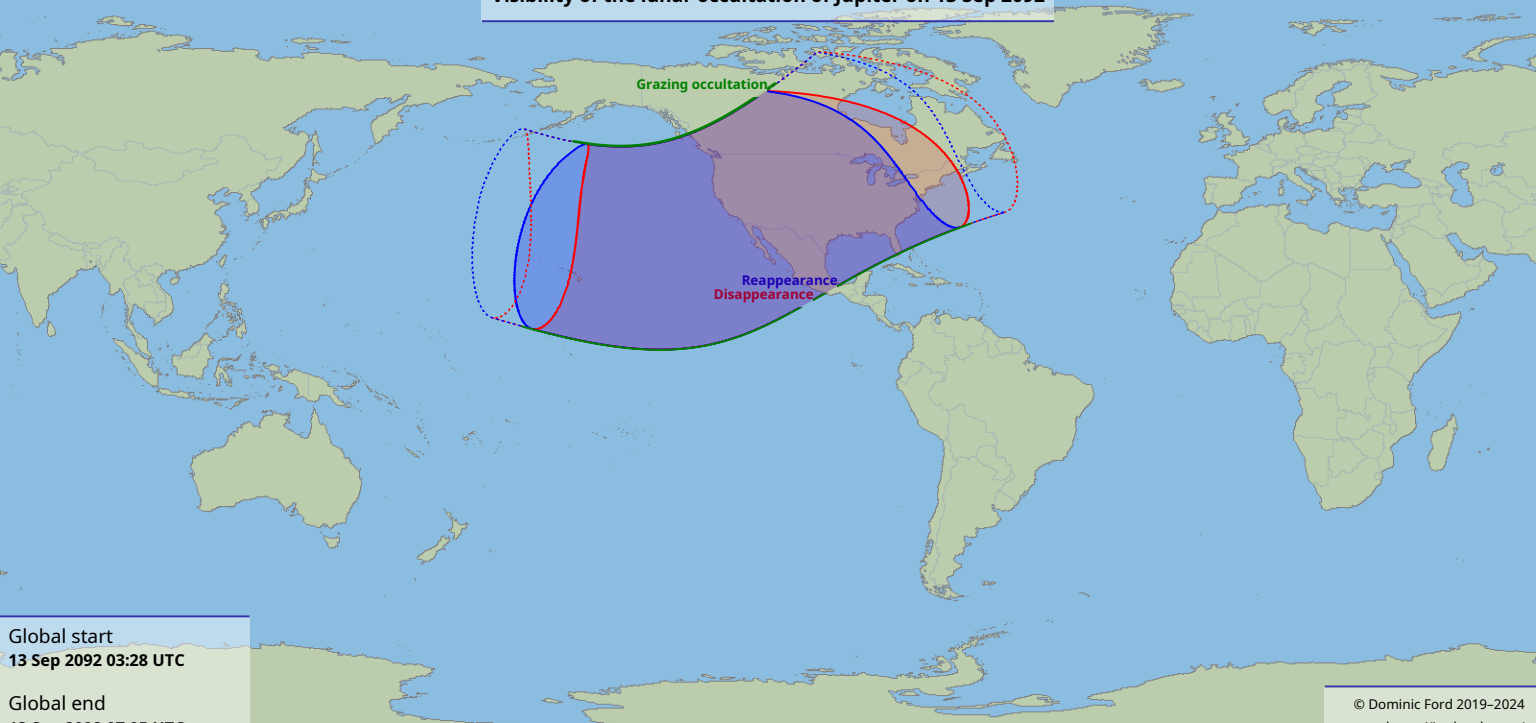

Visibility of the lunar occultation of Jupiter on 13 Sep 2092

Global start
13 Sep 2092 03:28 UTC

Global end
13 Sep 2092 07:05 UTC