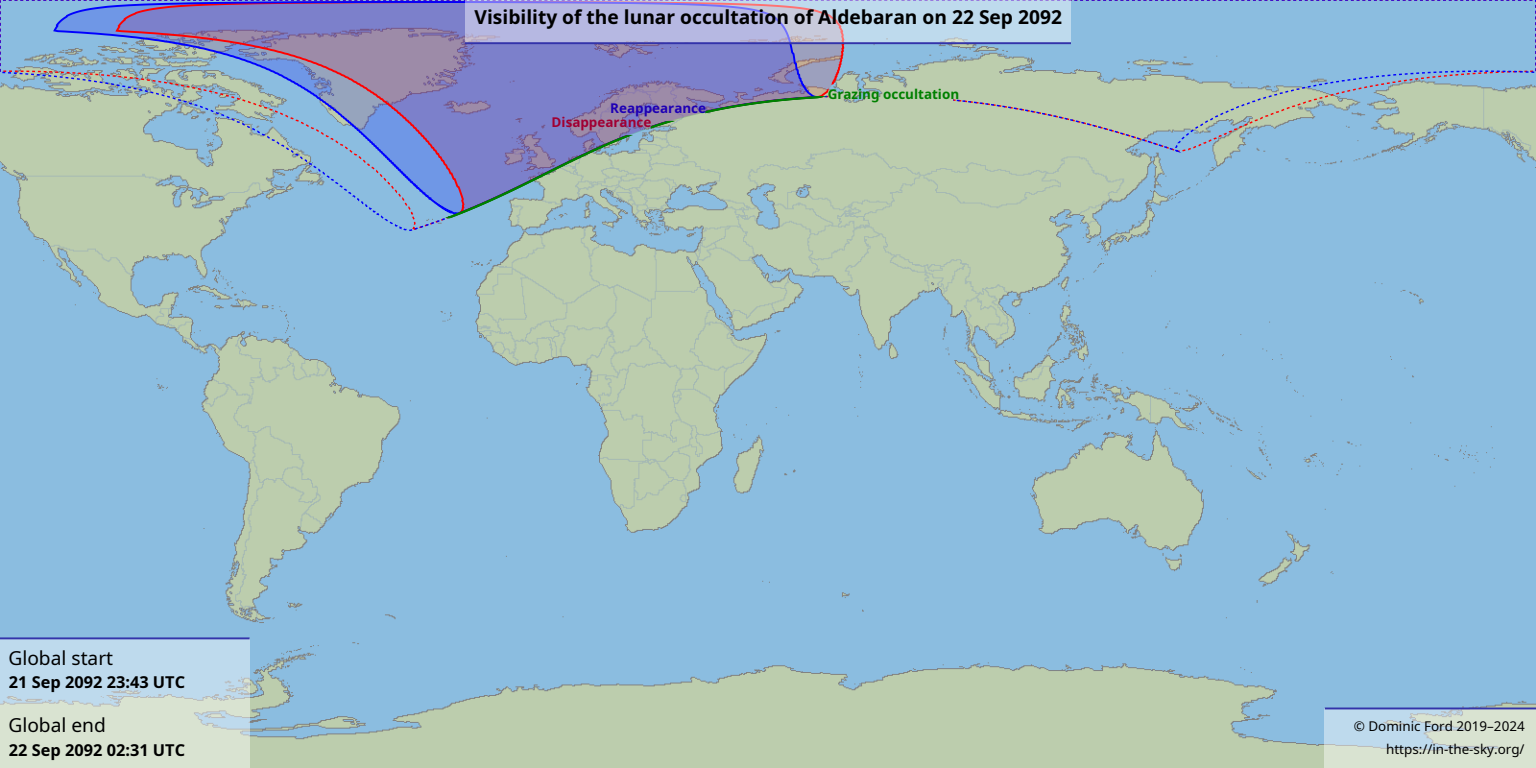

Visibility of the lunar occultation of Aldebaran on 22 Sep 2092

Global start
21 Sep 2092 23:43 UTC

Global end
22 Sep 2092 02:31 UTC