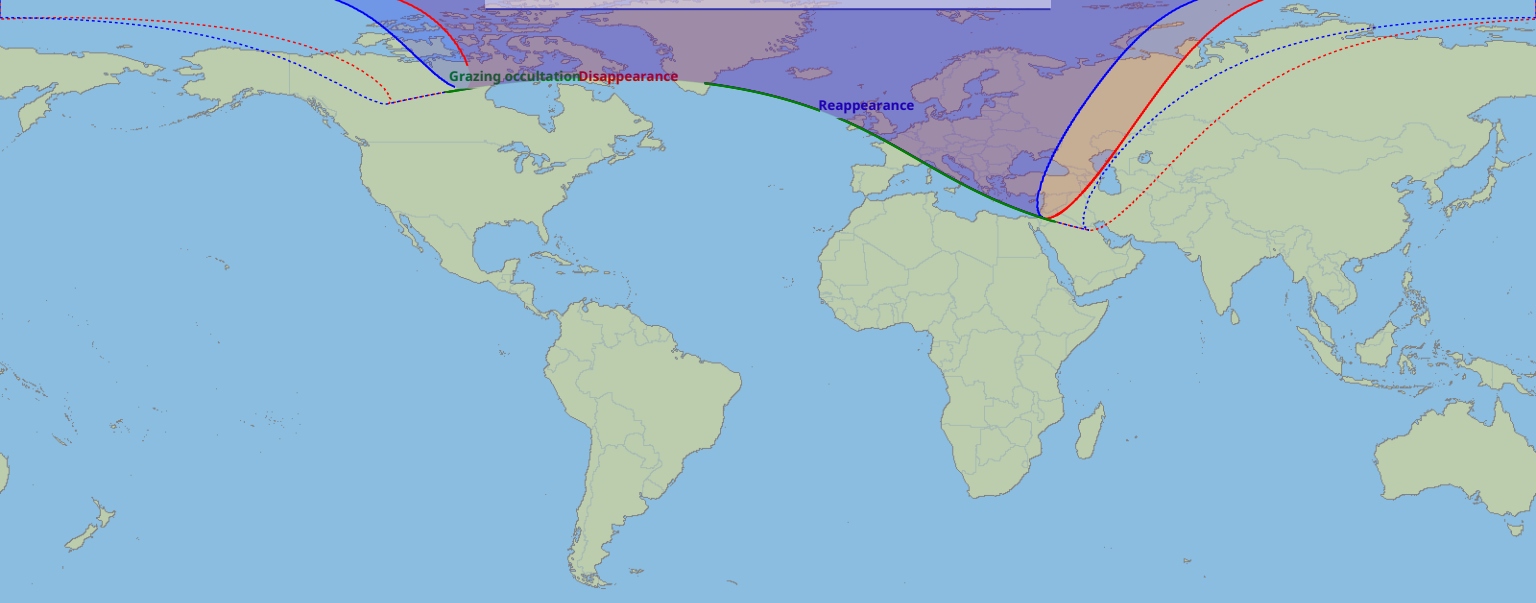

Visibility of the lunar occultation of Venus on 28 Sep 2092

Grazing occultation

Disappearance

Reappearance

Global start
28 Sep 2092 09:56 UTC

Global end
28 Sep 2092 13:04 UTC