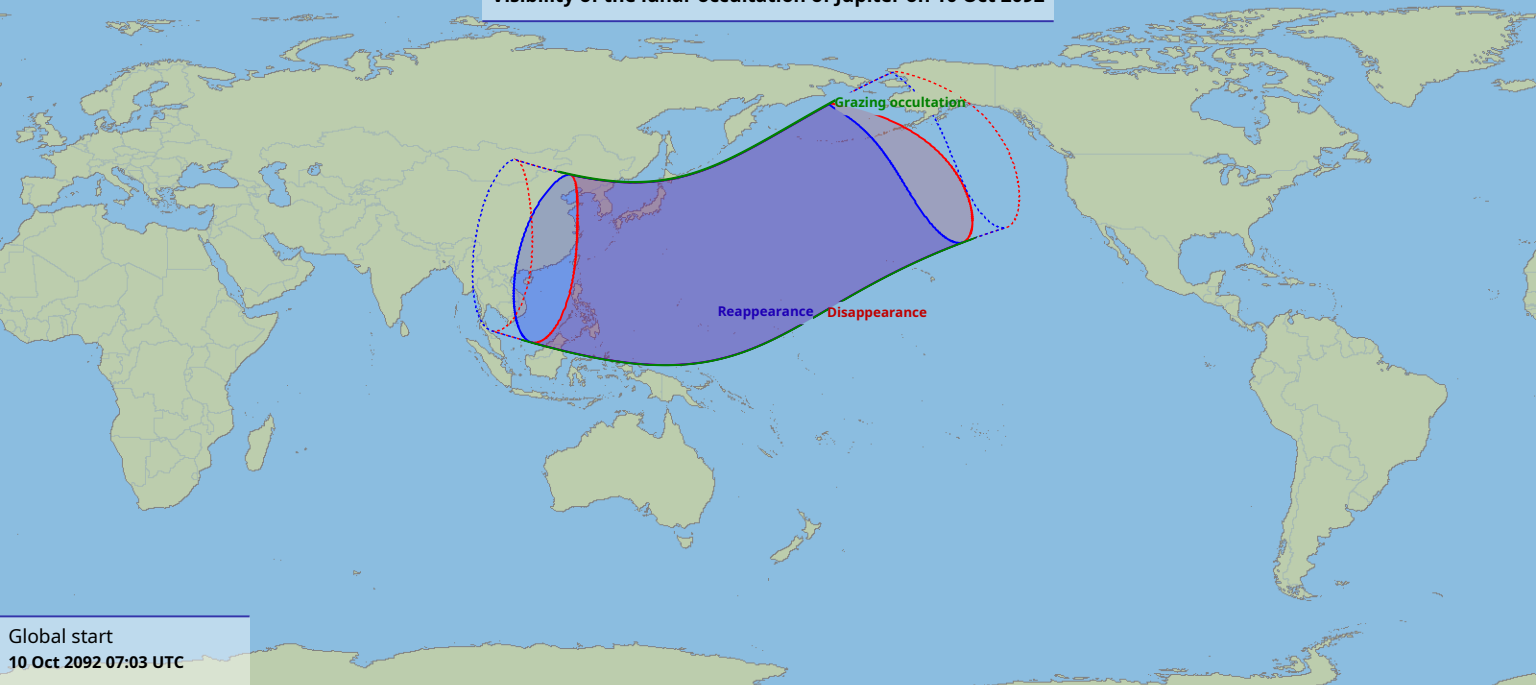

Visibility of the lunar occultation of Jupiter on 10 Oct 2092

Global start
10 Oct 2092 07:03 UTC

Global end
10 Oct 2092 10:50 UTC