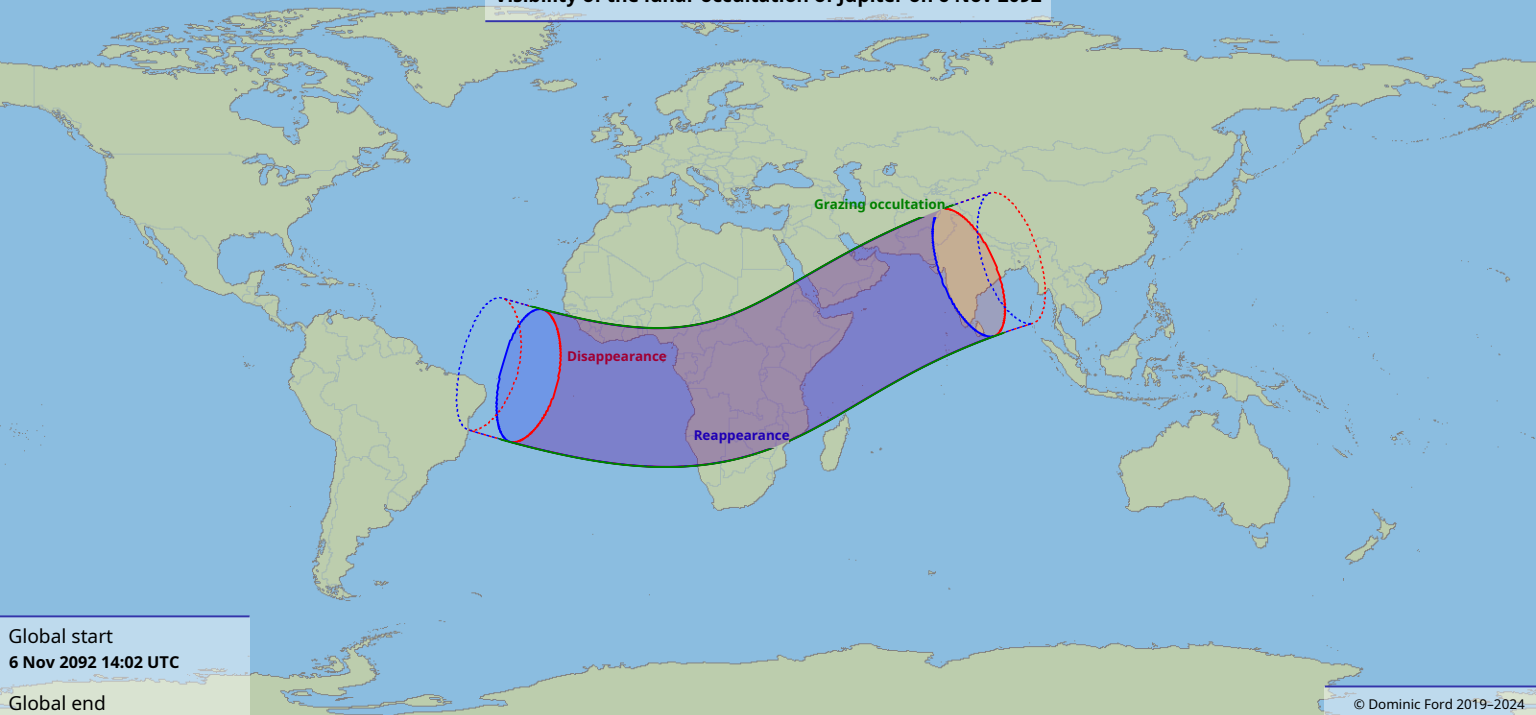

# Visibility of the lunar occultation of Jupiter on 6 Nov 2092

Global start  
6 Nov 2092 14:02 UTC

Global end  
6 Nov 2092 18:20 UTC