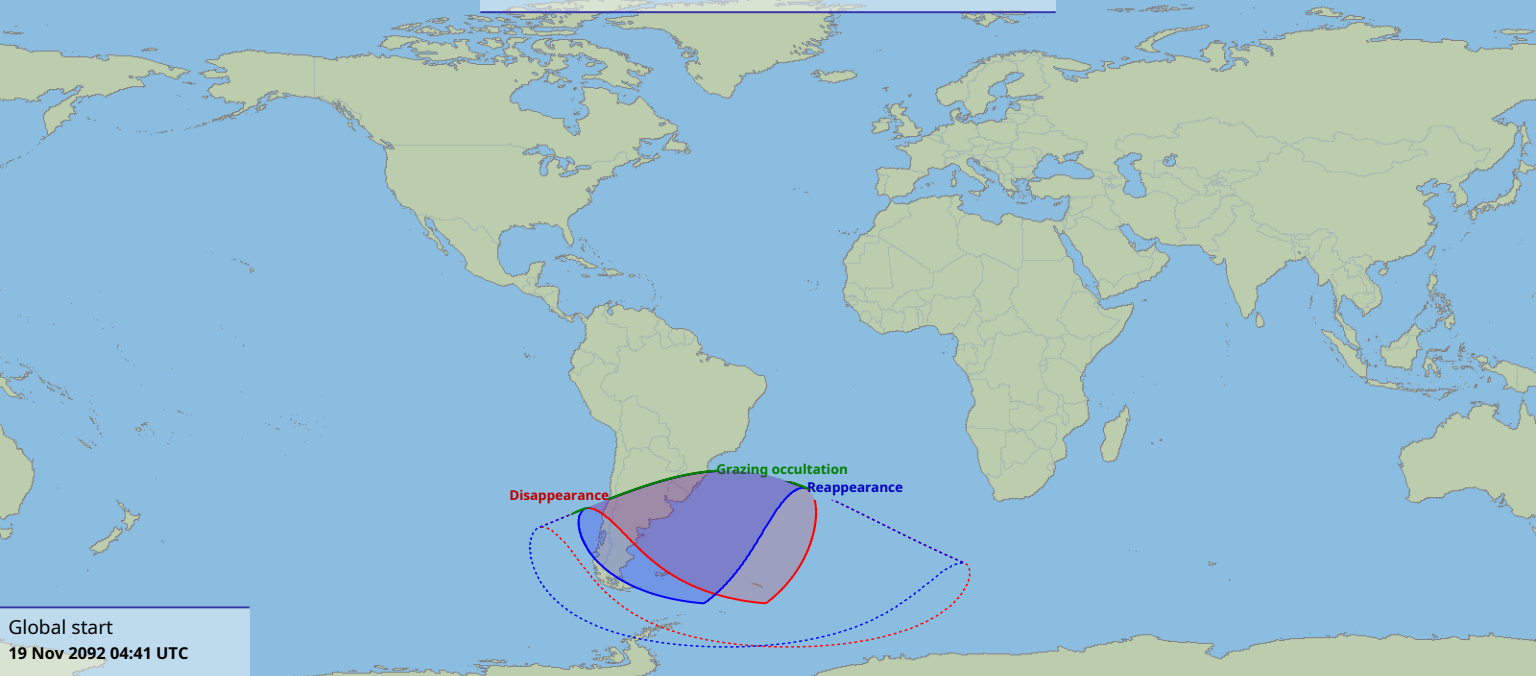

Visibility of the lunar occultation of Saturn on 19 Nov 2092

Global start
19 Nov 2092 04:41 UTC

Global end
19 Nov 2092 07:24 UTC