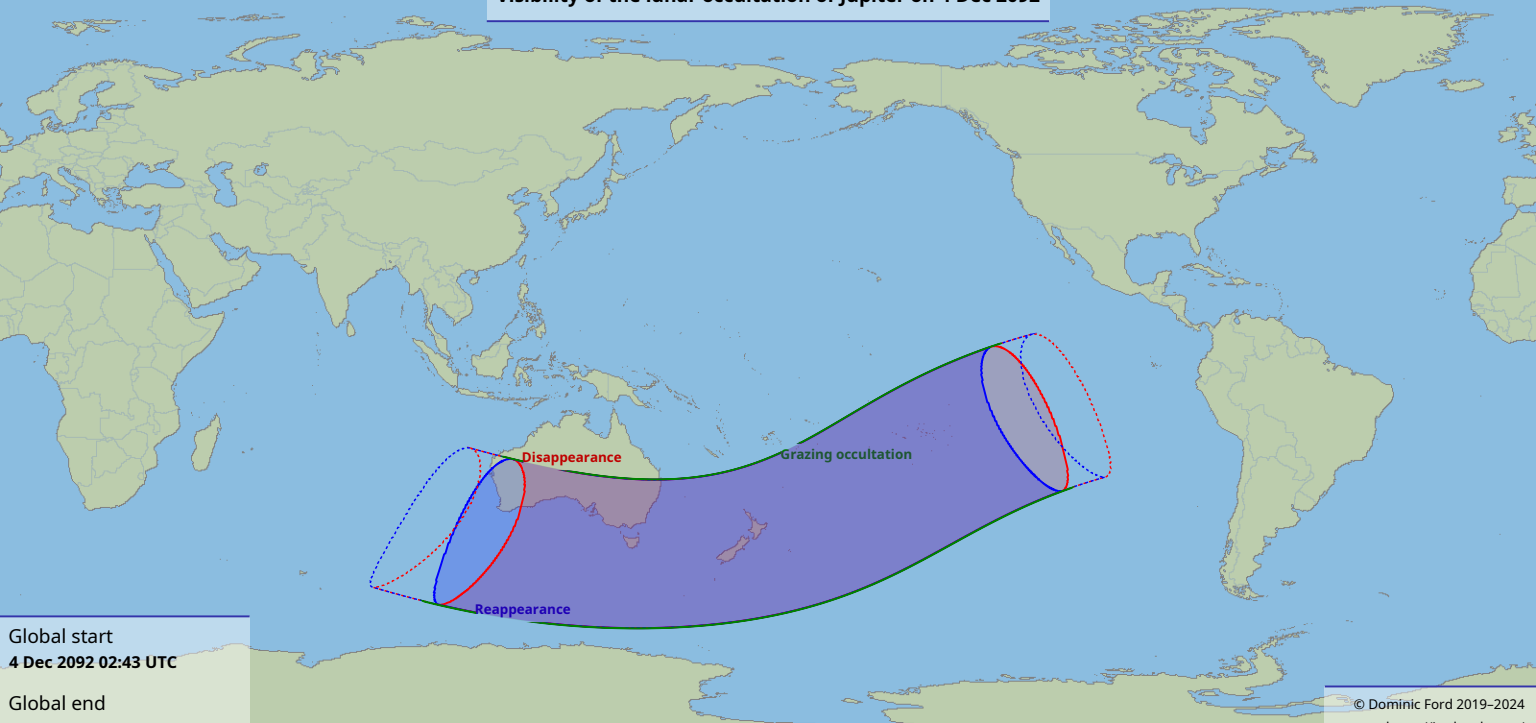

Visibility of the lunar occultation of Jupiter on 4 Dec 2092

Global start
4 Dec 2092 02:43 UTC

Global end
4 Dec 2092 06:50 UTC