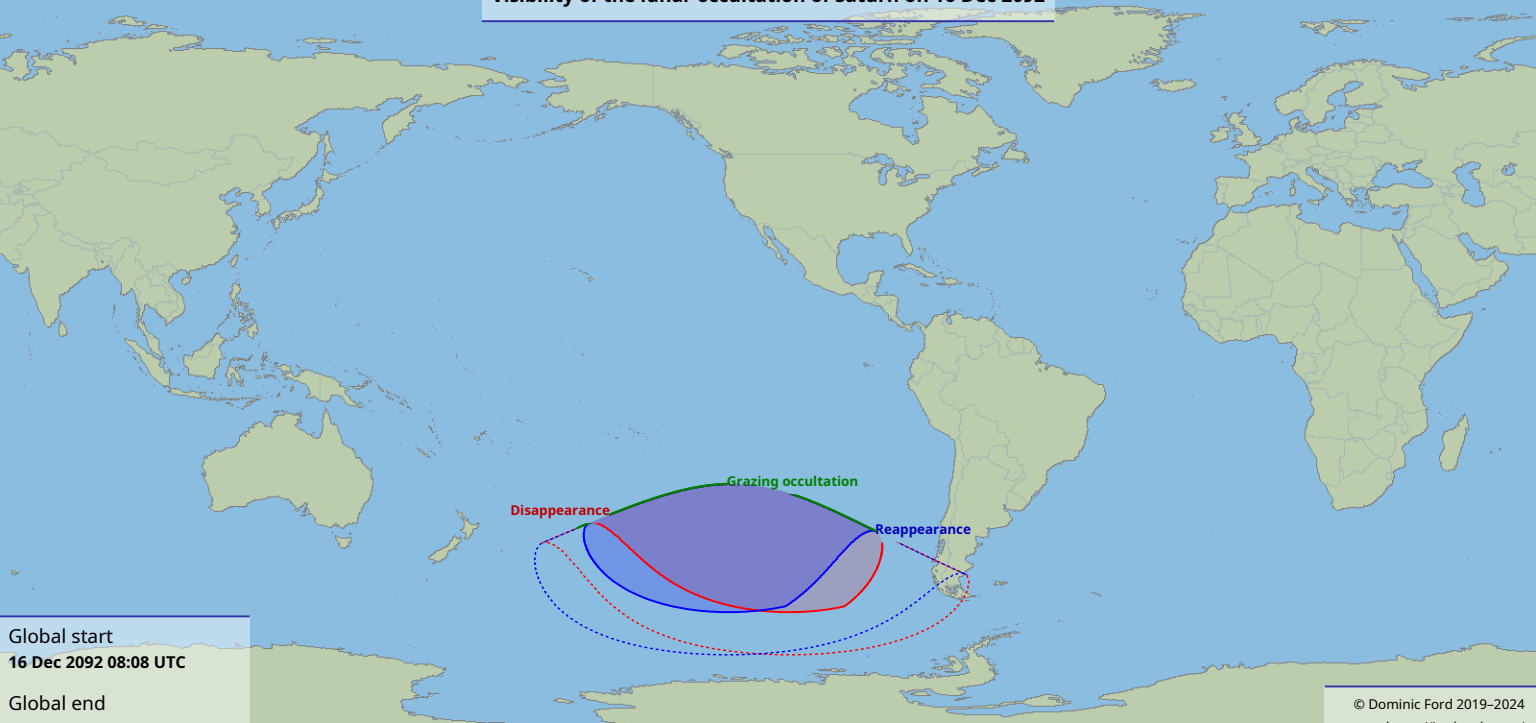

Visibility of the lunar occultation of Saturn on 16 Dec 2092

Global start
16 Dec 2092 08:08 UTC

Global end
16 Dec 2092 10:46 UTC