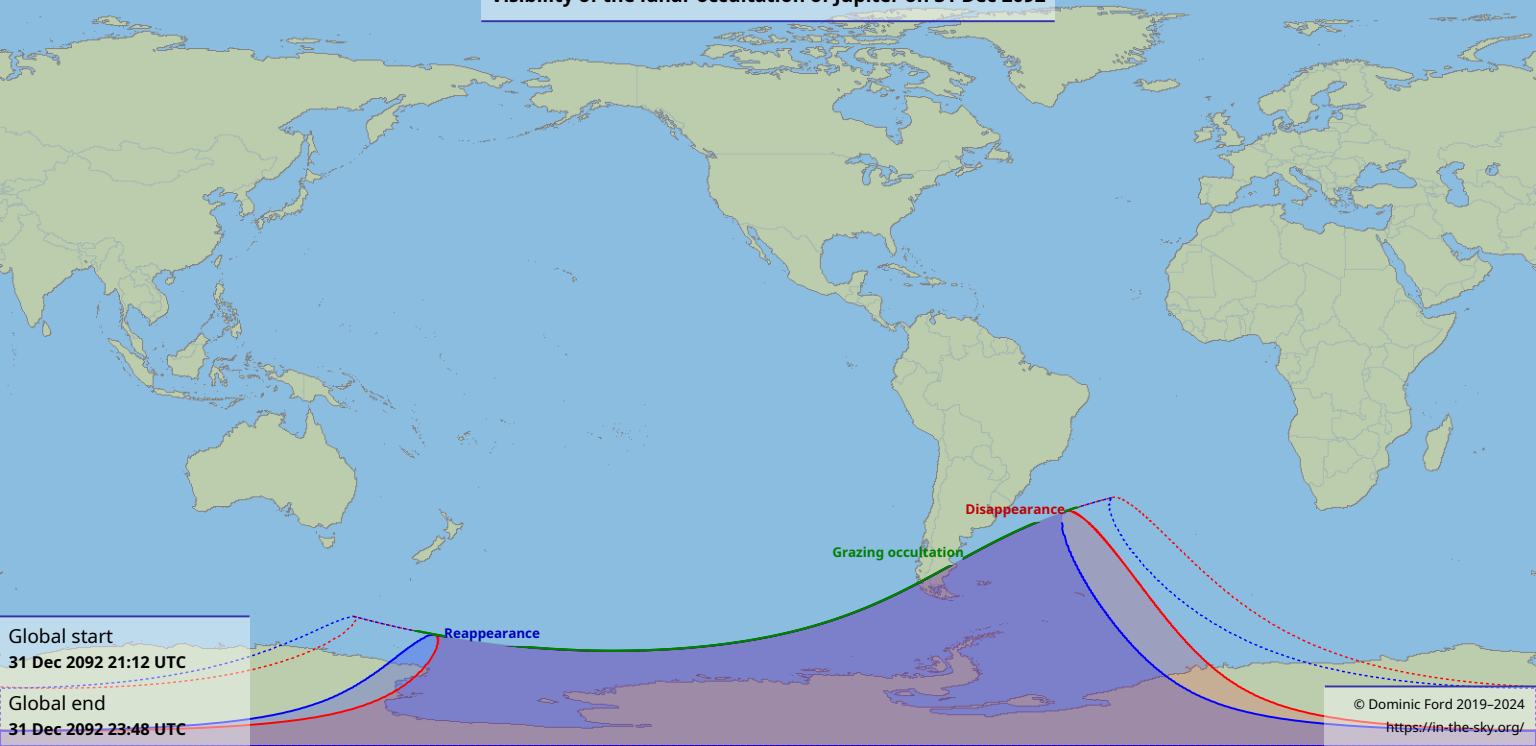

# Visibility of the lunar occultation of Jupiter on 31 Dec 2092

Global start  
31 Dec 2092 21:12 UTC

Global end  
31 Dec 2092 23:48 UTC