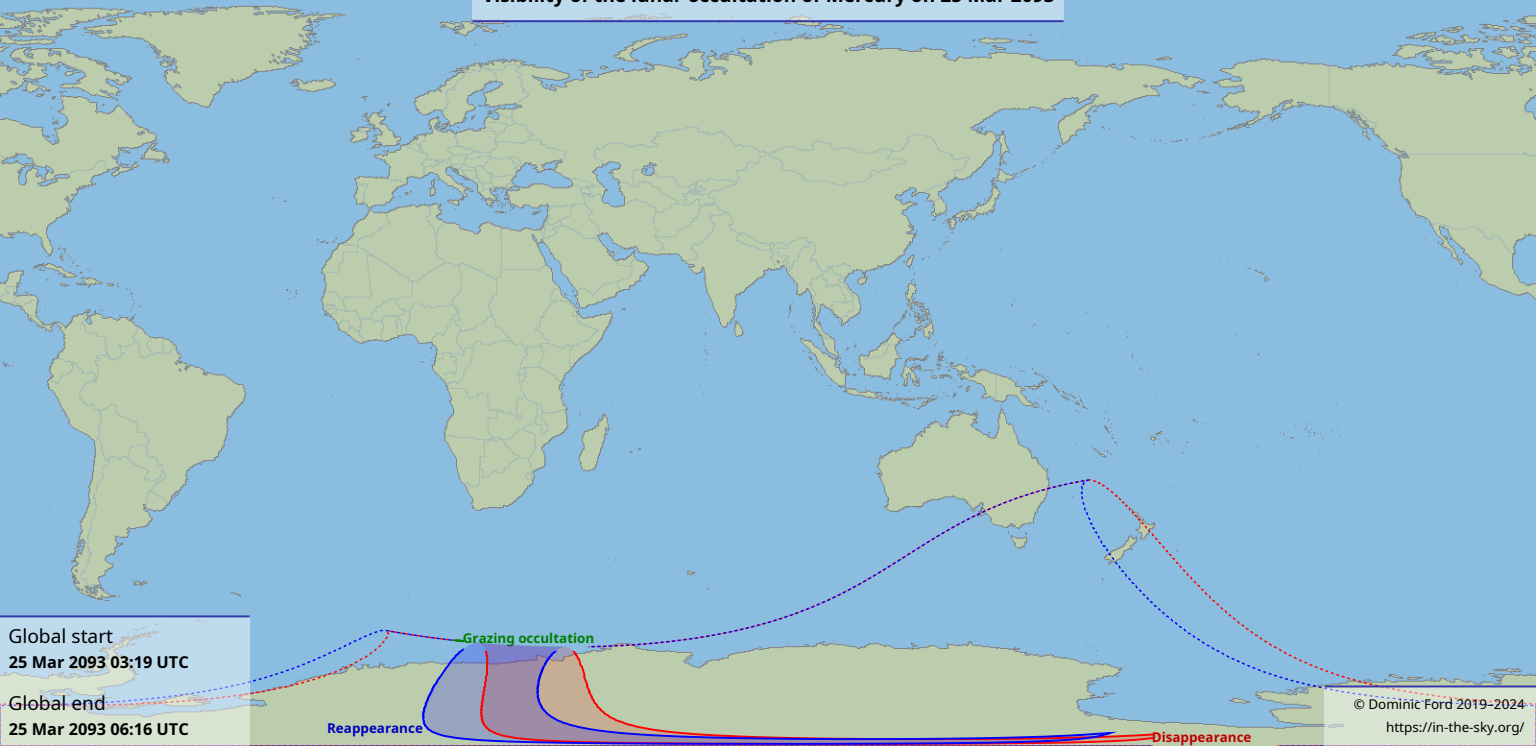

Visibility of the lunar occultation of Mercury on 25 Mar 2023

Global start
25 Mar 2023 03:19 UTC

Global end
25 Mar 2023 06:16 UTC

Grazing occultation

Reappearance

Disappearance