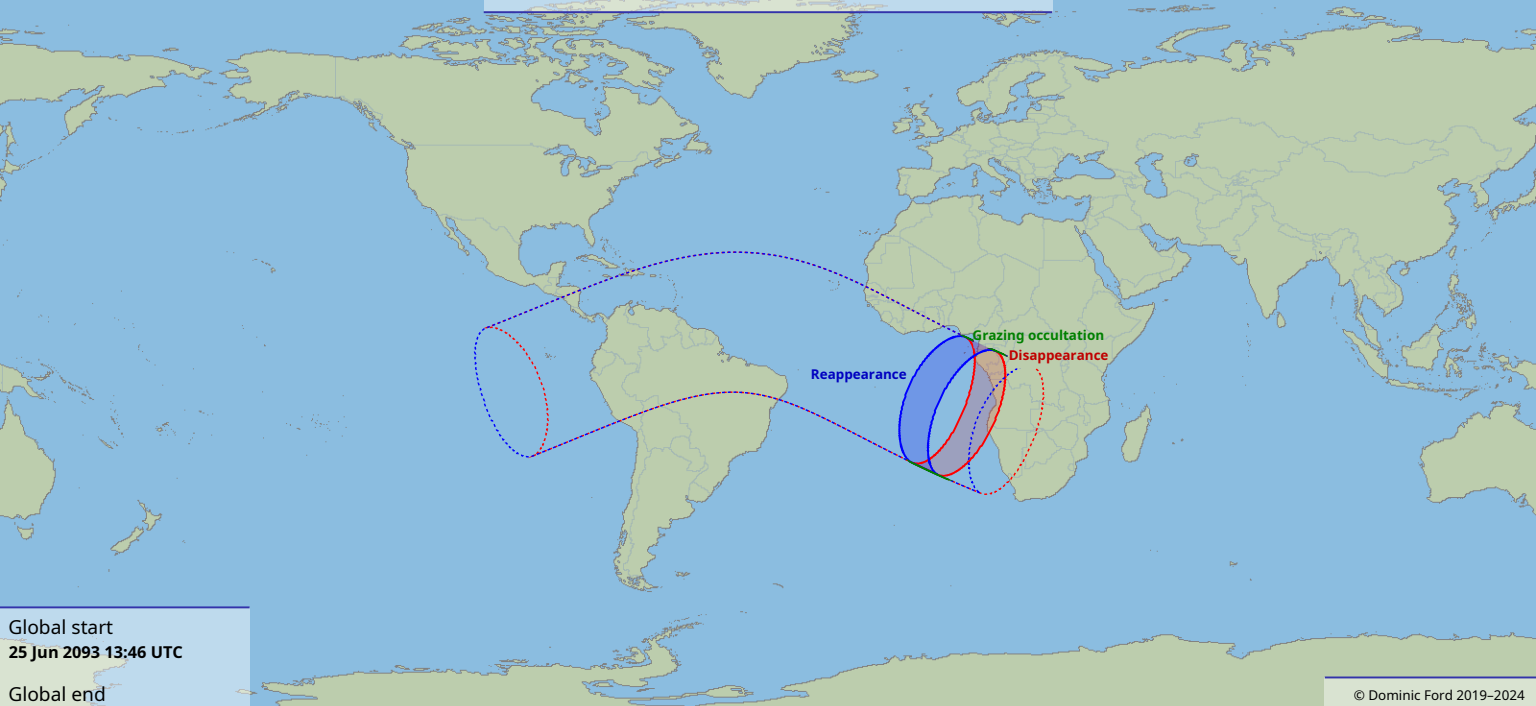

Visibility of the lunar occultation of Saturn on 25 Jun 2093

Global start
25 Jun 2093 13:46 UTC

Global end
25 Jun 2093 18:22 UTC