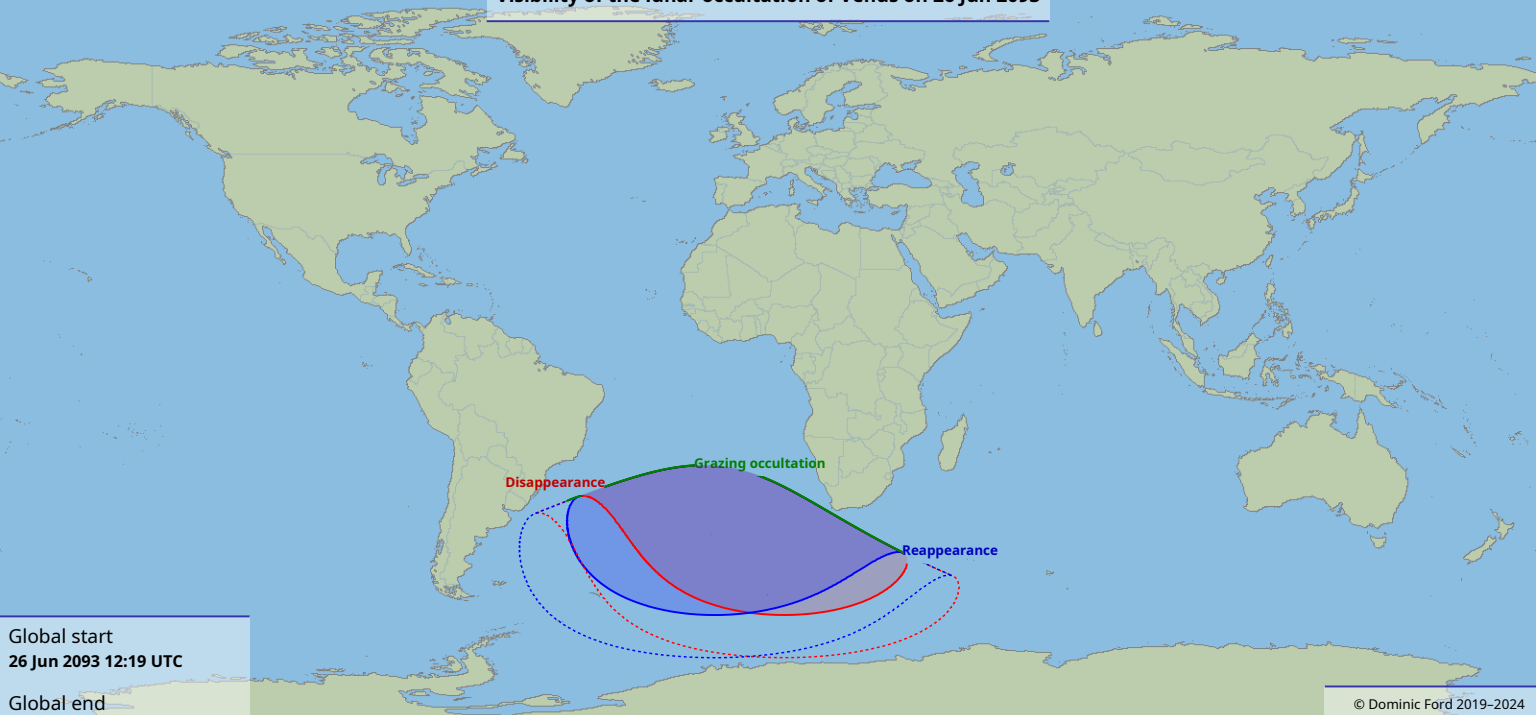

Visibility of the lunar occultation of Venus on 26 Jun 2093

Global start
26 Jun 2093 12:19 UTC

Global end
26 Jun 2093 15:30 UTC