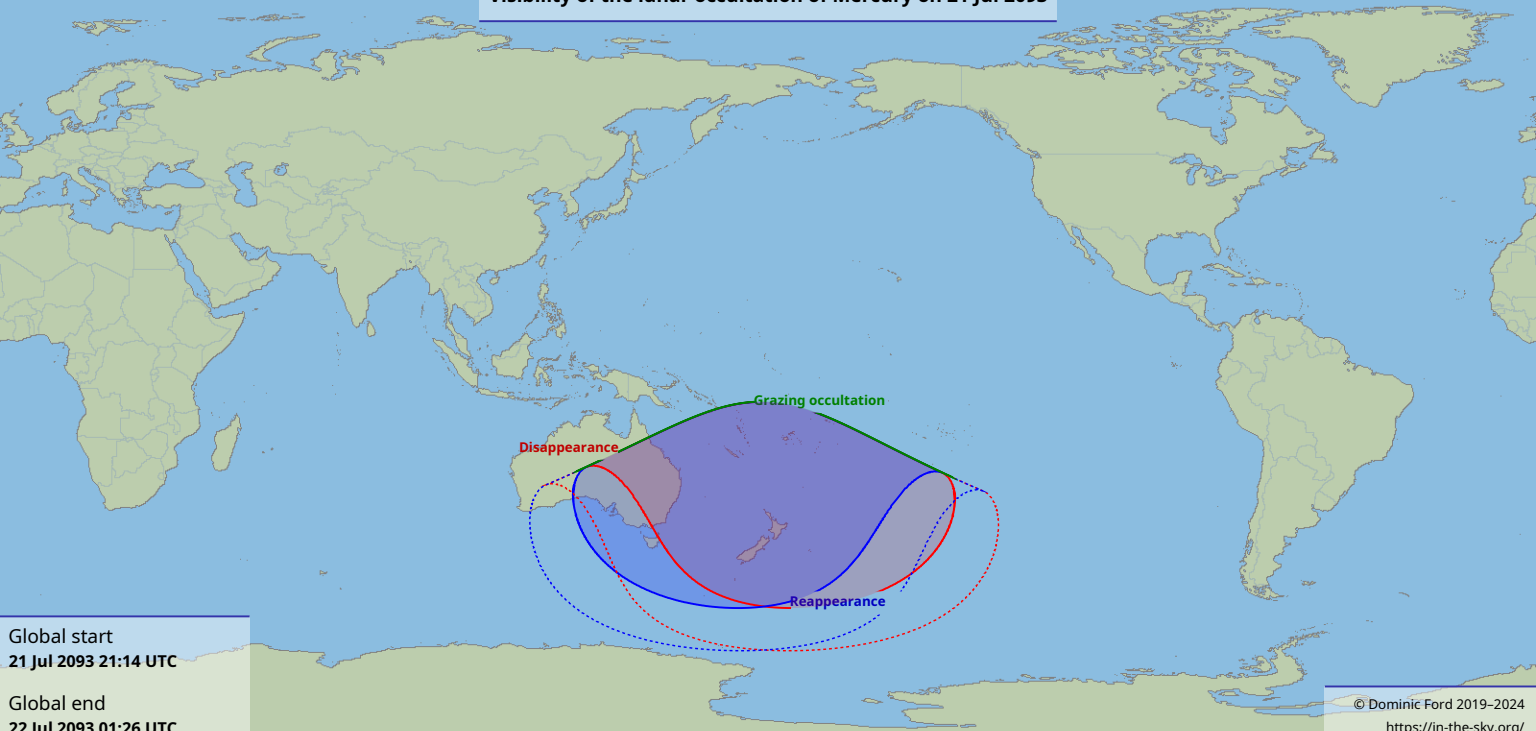

Visibility of the lunar occultation of Mercury on 21 Jul 2093

Global start
21 Jul 2093 21:14 UTC

Global end
22 Jul 2093 01:26 UTC