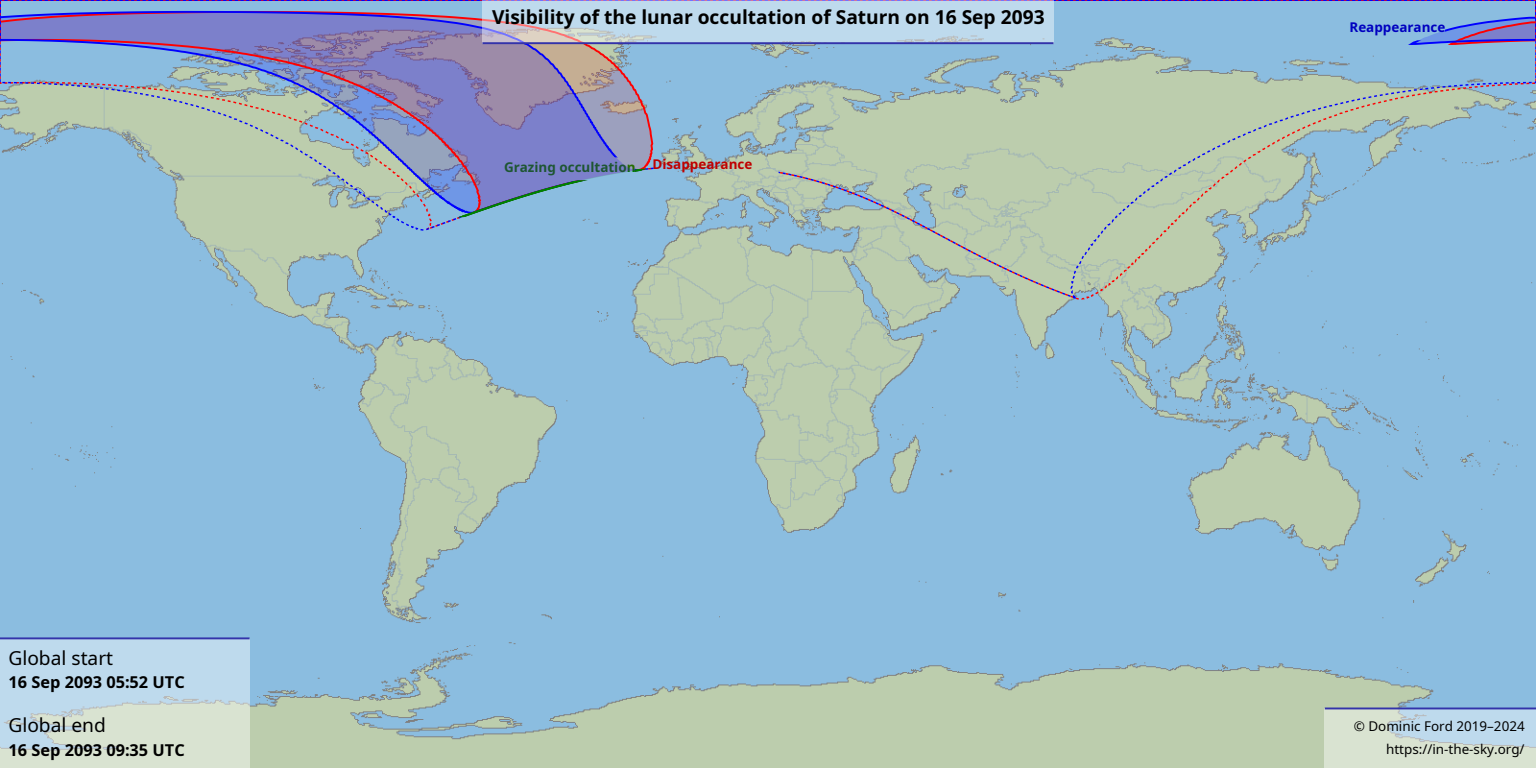

# Visibility of the lunar occultation of Saturn on 16 Sep 2093

Global start  
16 Sep 2093 05:52 UTC

Global end  
16 Sep 2093 09:35 UTC