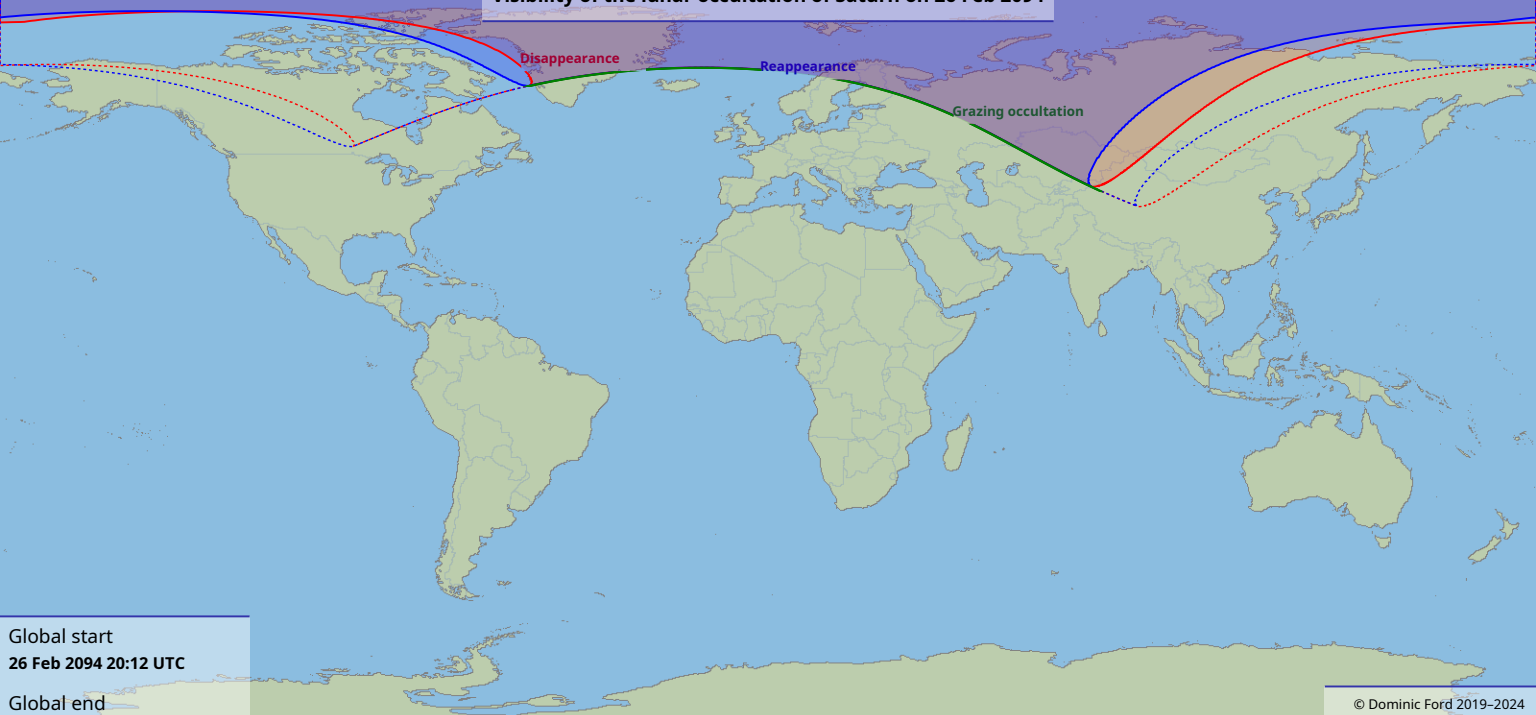

Visibility of the lunar occultation of Saturn on 26 Feb 2094

Global start
26 Feb 2094 20:12 UTC

Global end
26 Feb 2094 23:02 UTC