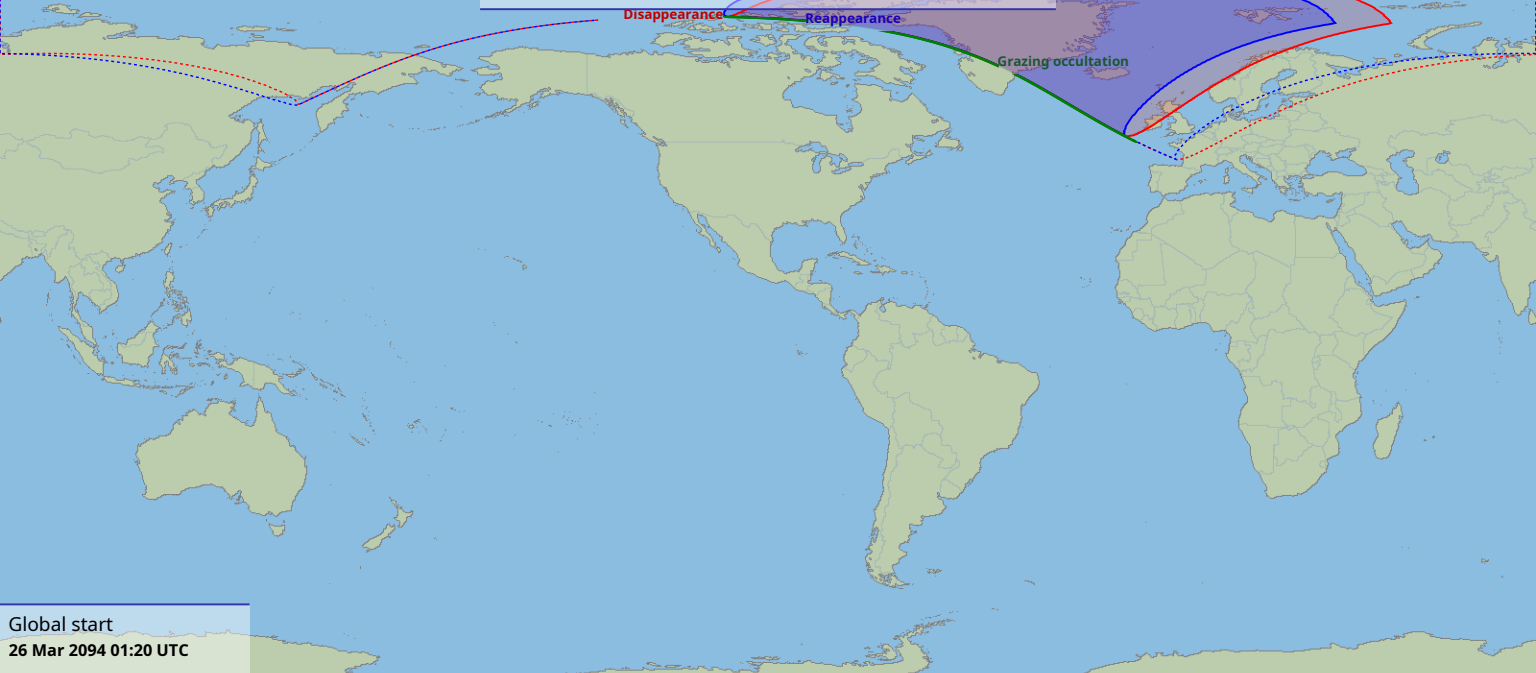

# Visibility of the lunar occultation of Saturn on 26 Mar 2024

Global start  
26 Mar 2024 01:20 UTC

Global end  
26 Mar 2024 03:39 UTC