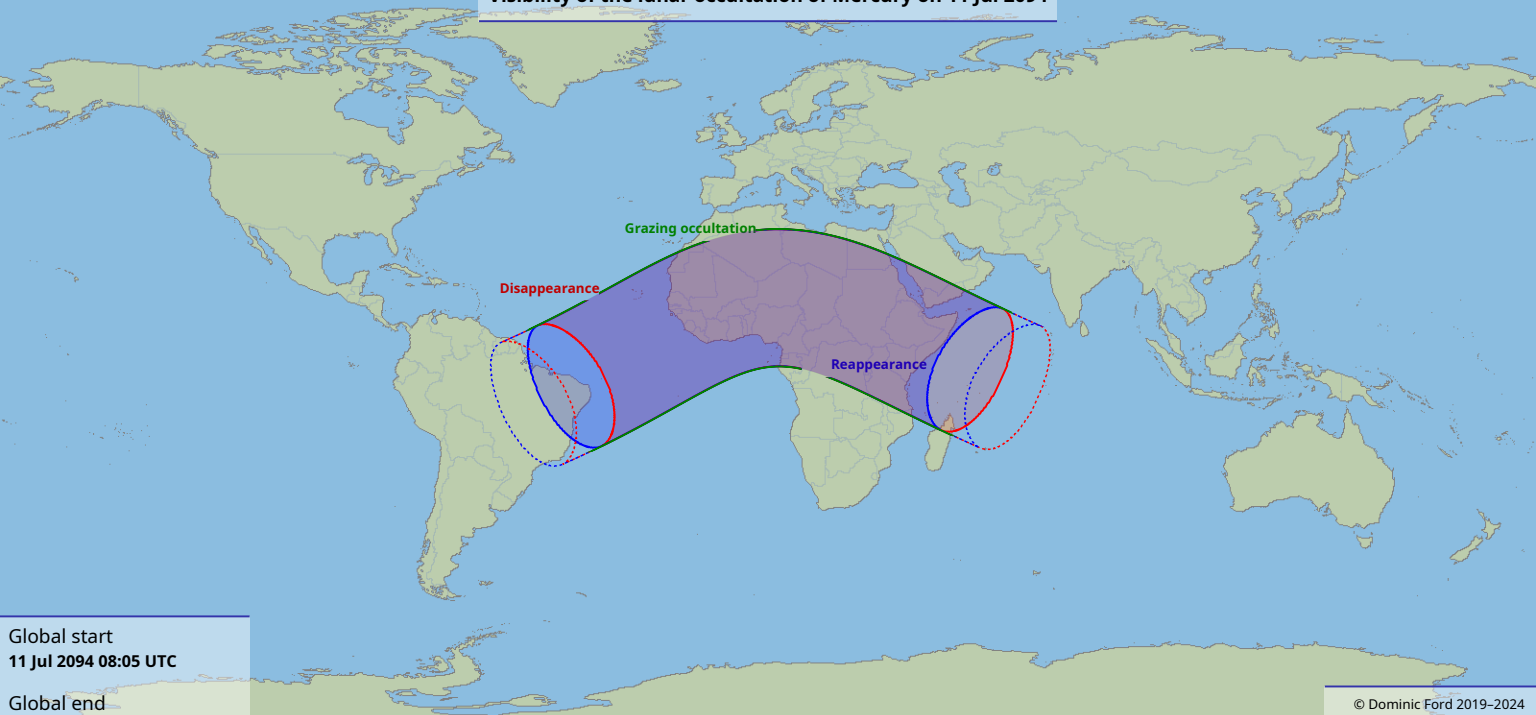

Visibility of the lunar occultation of Mercury on 11 Jul 2024

Global start
11 Jul 2024 08:05 UTC

Global end
11 Jul 2024 13:26 UTC