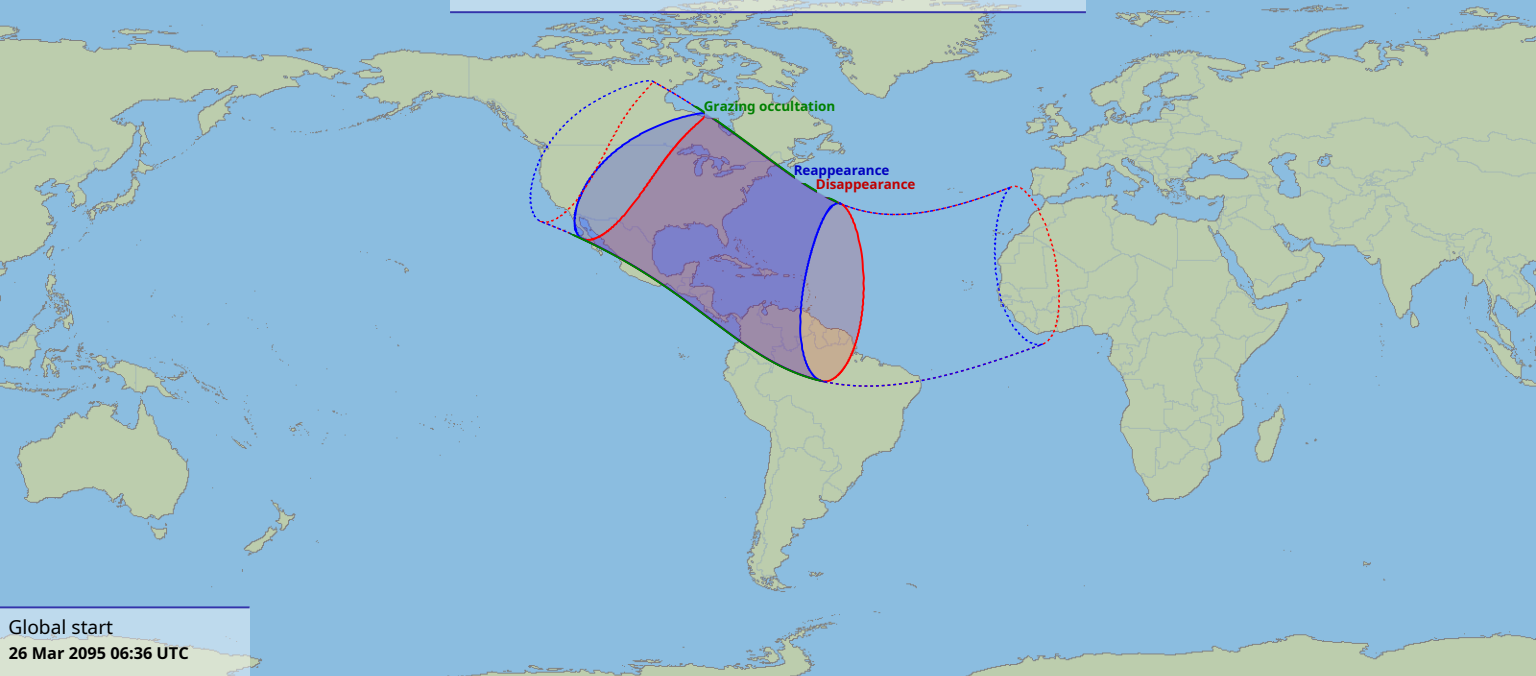

Visibility of the lunar occultation of Beta1 Scorpii on 26 Mar 2095

Global start
26 Mar 2095 06:36 UTC

Global end
26 Mar 2095 10:39 UTC