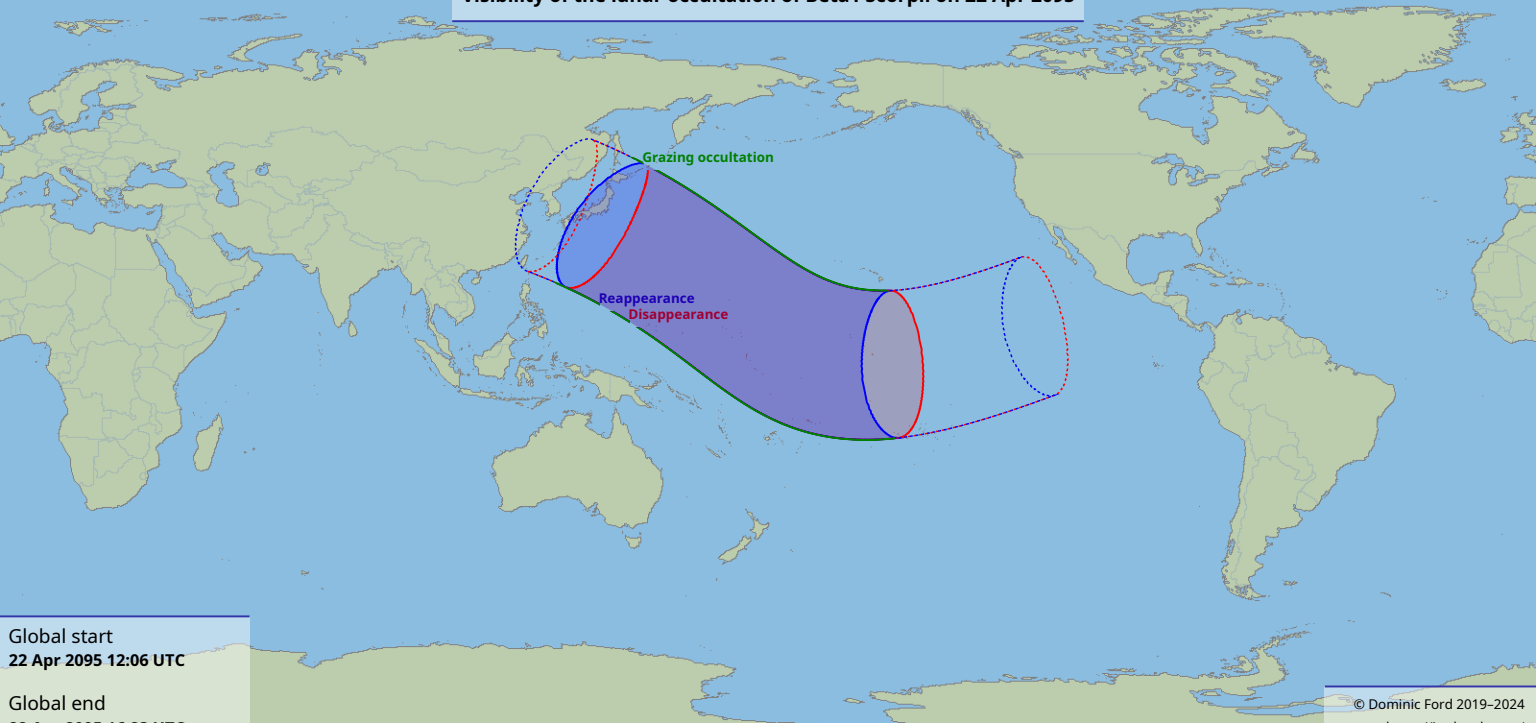

# Visibility of the lunar occultation of Beta1 Scorpii on 22 Apr 2095

Global start  
22 Apr 2095 12:06 UTC

Global end  
22 Apr 2095 16:23 UTC