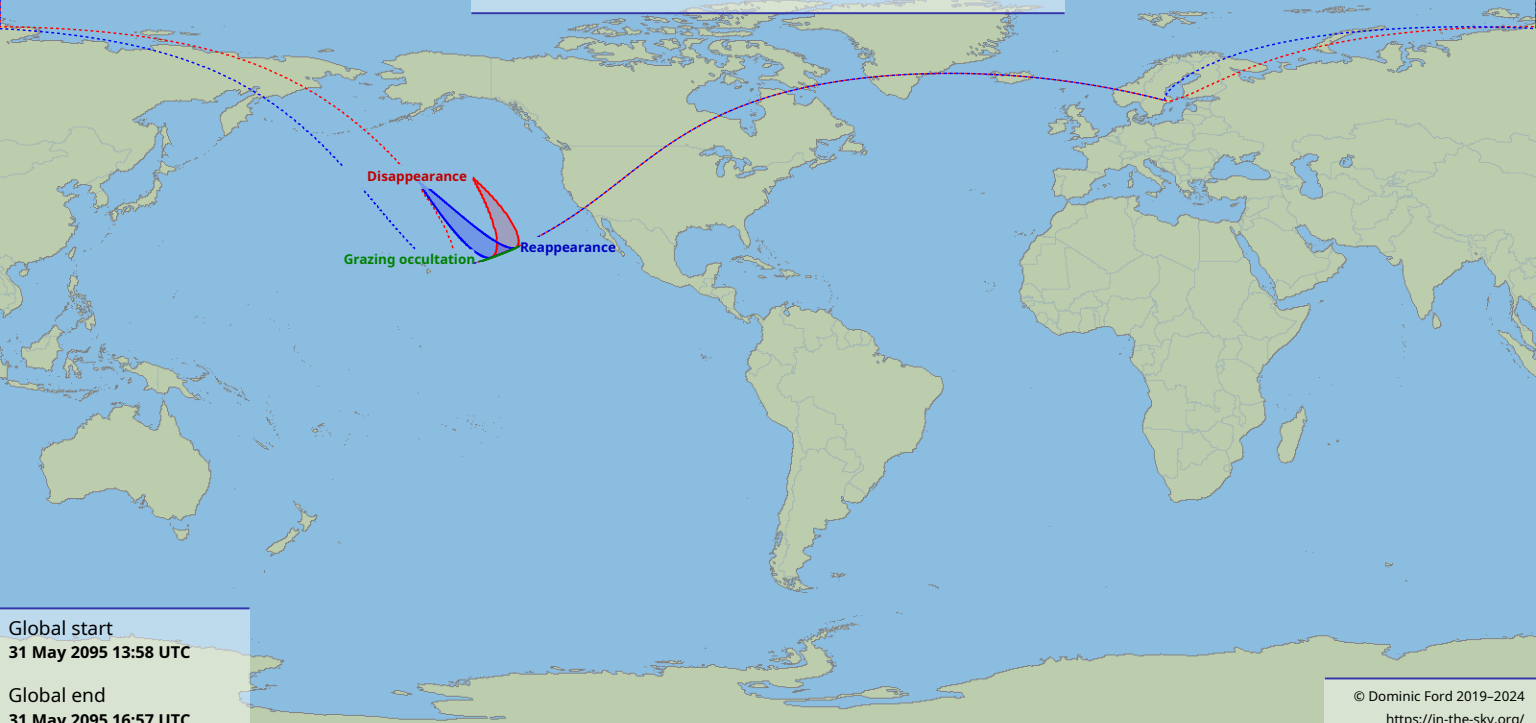

# Visibility of the lunar occultation of Mercury on 31 May 2025

Disappearance

Grazing occultation

Reappearance

Global start  
31 May 2025 13:58 UTC

Global end  
31 May 2025 16:57 UTC