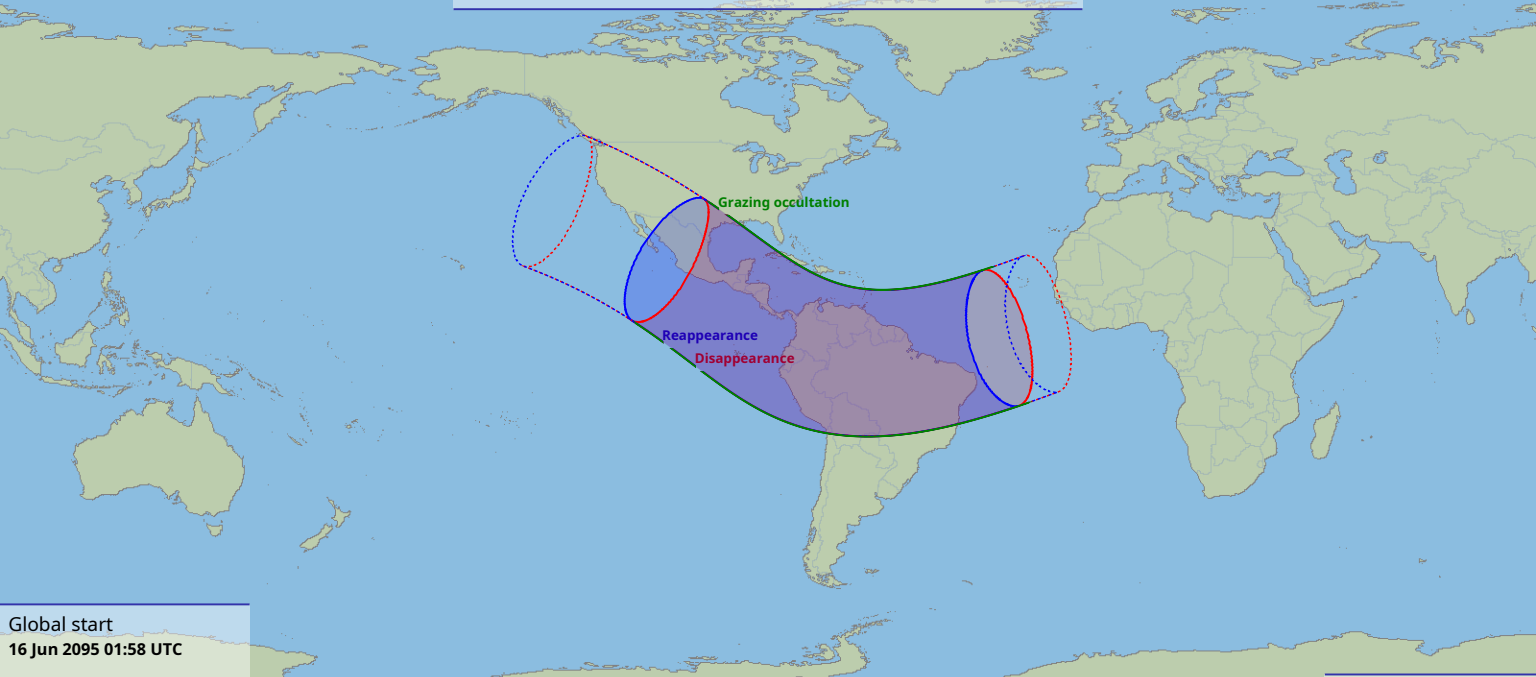

# Visibility of the lunar occultation of Beta1 Scorpii on 16 Jun 2095

Global start  
16 Jun 2095 01:58 UTC

Global end  
16 Jun 2095 06:15 UTC