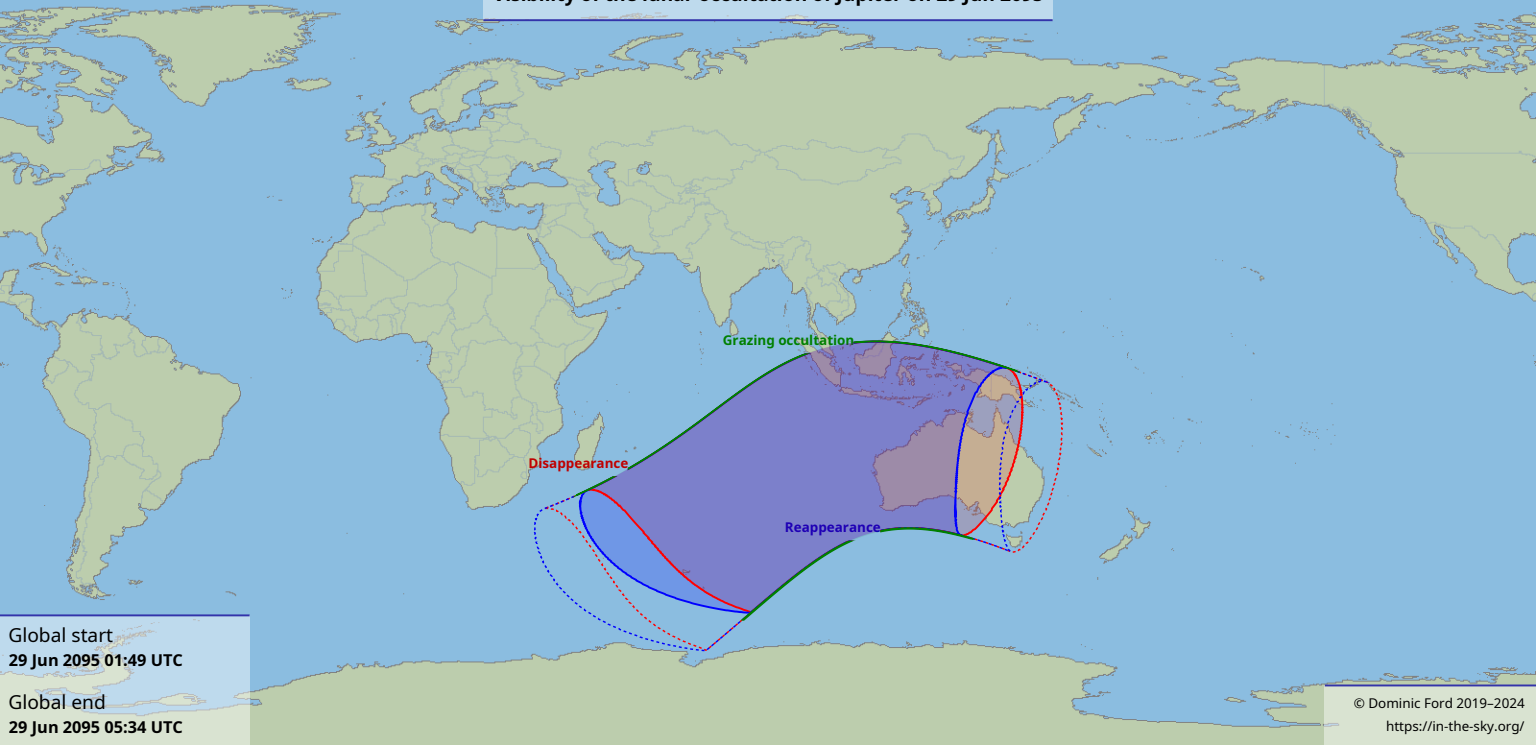

Visibility of the lunar occultation of Jupiter on 29 Jun 2095

Global start
29 Jun 2095 01:49 UTC

Global end
29 Jun 2095 05:34 UTC