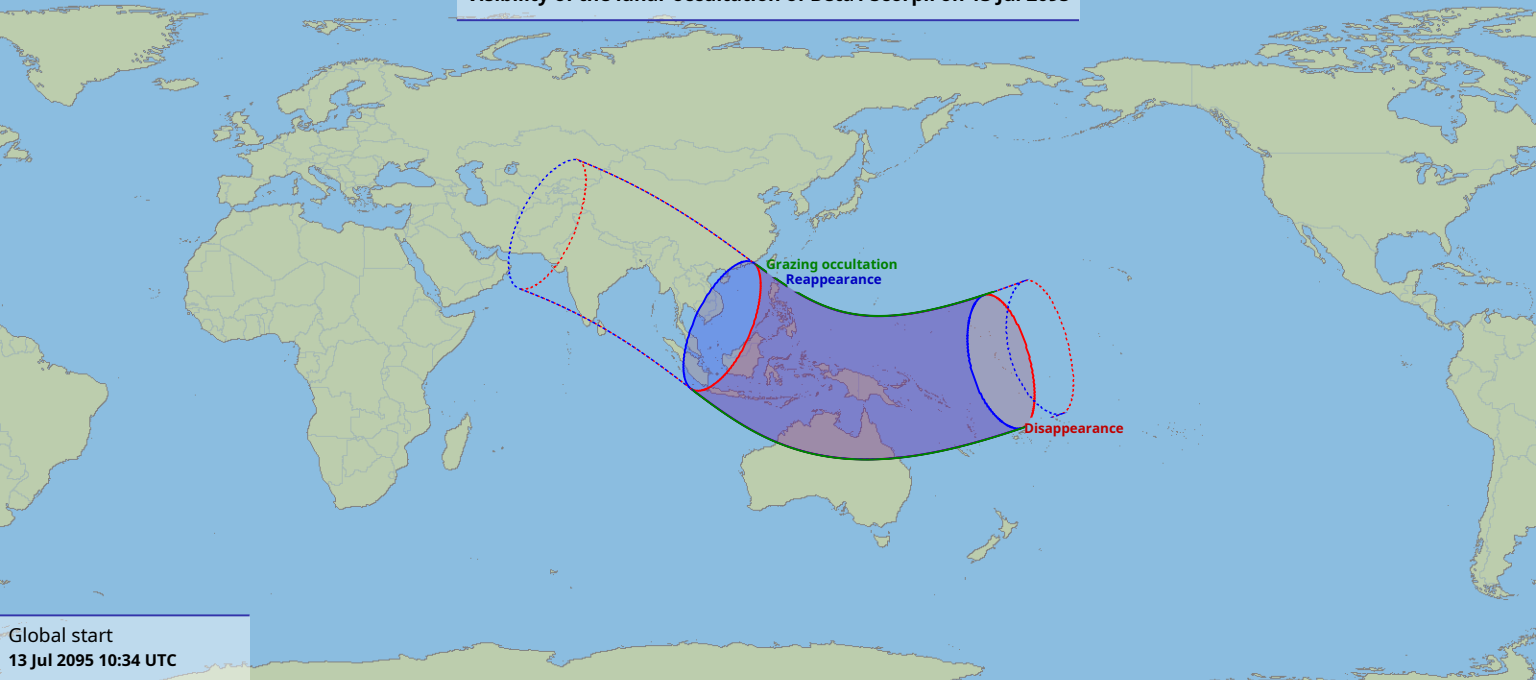

# Visibility of the lunar occultation of Beta1 Scorpii on 13 Jul 2025

Global start  
13 Jul 2025 10:34 UTC

Global end  
13 Jul 2025 14:55 UTC