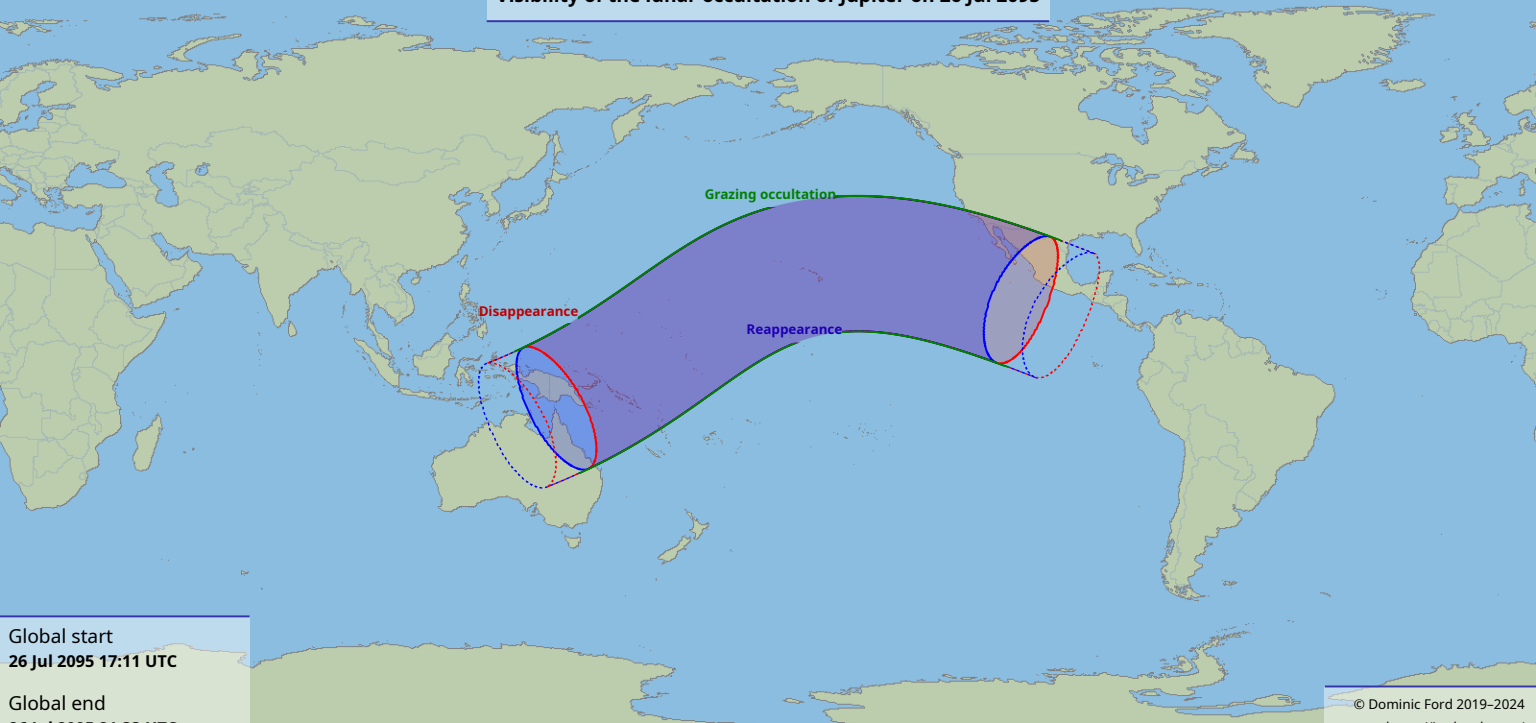

Visibility of the lunar occultation of Jupiter on 26 Jul 2095

Global start
26 Jul 2095 17:11 UTC

Global end
26 Jul 2095 21:33 UTC