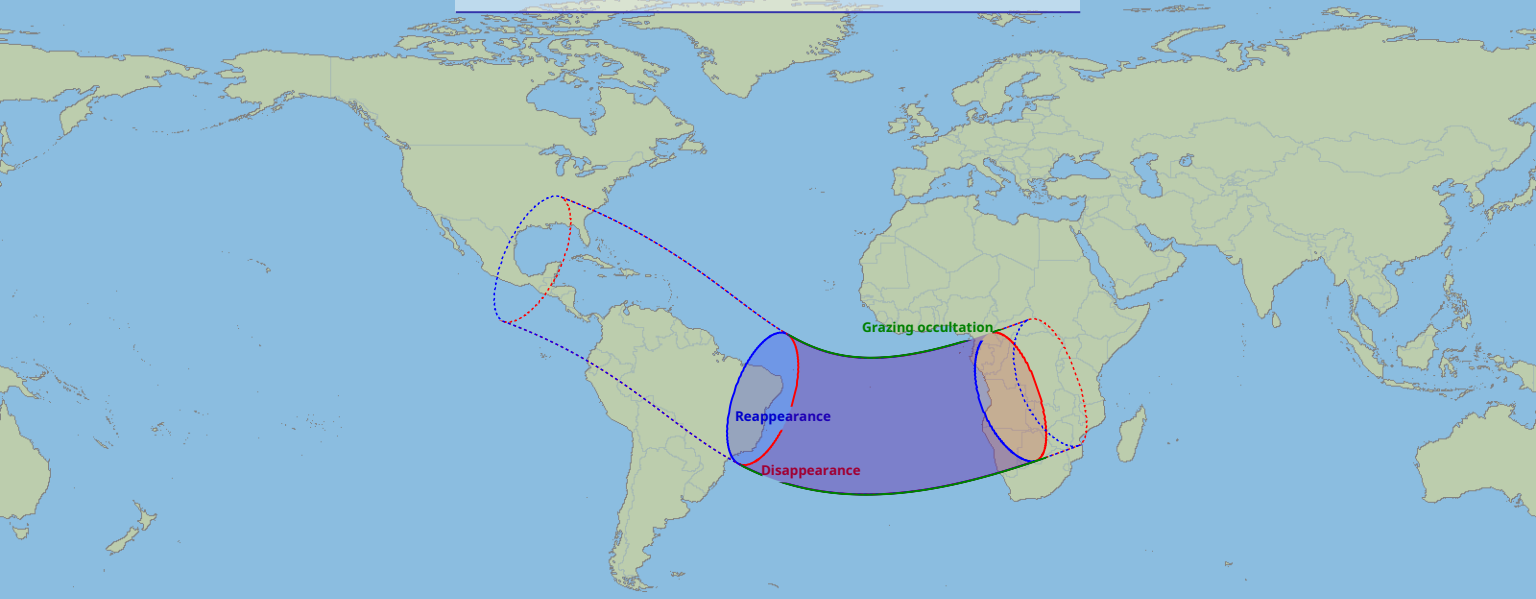

# Visibility of the lunar occultation of Beta1 Scorpii on 9 Aug 2095

Global start  
9 Aug 2095 19:14 UTC

Global end  
9 Aug 2095 23:45 UTC