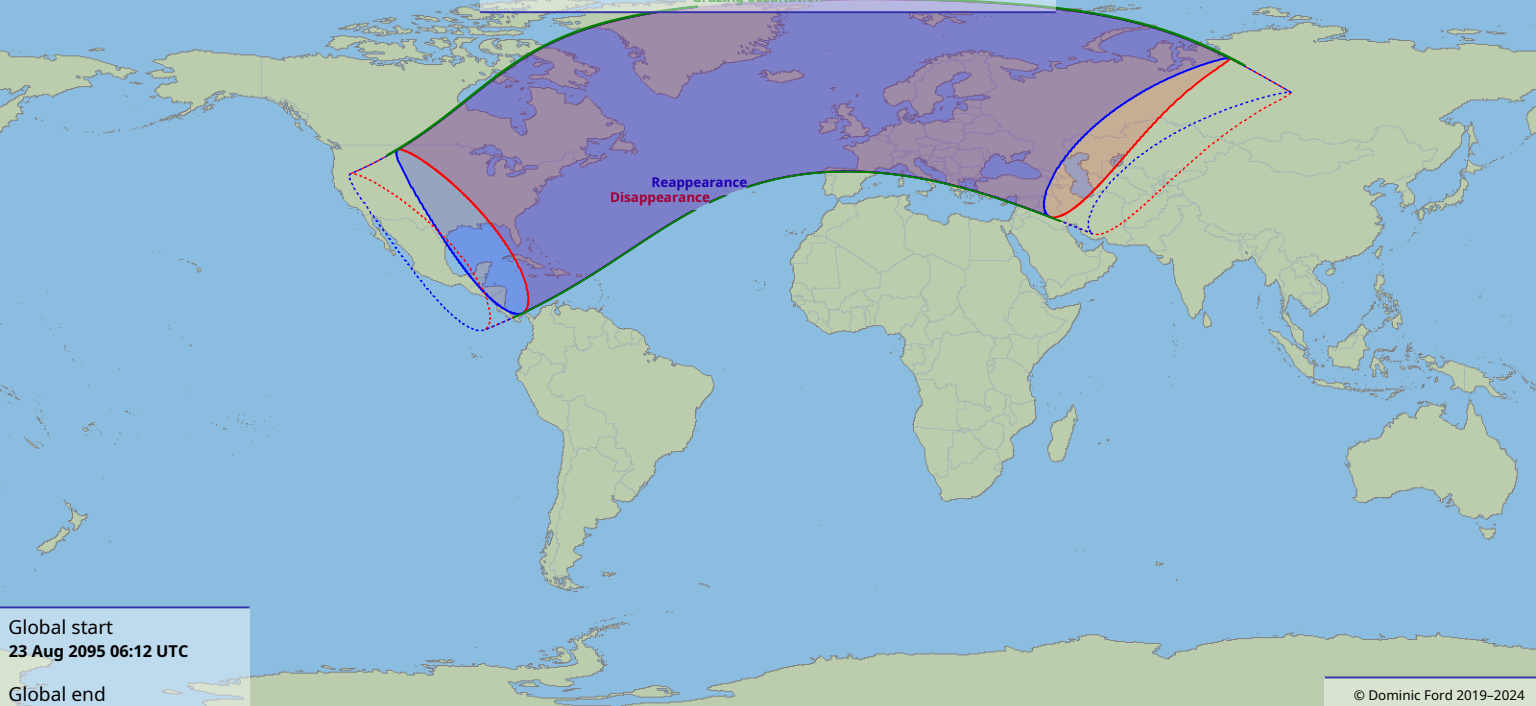

Visibility of the lunar occultation of Jupiter on 23 Aug 2095

Global start
23 Aug 2095 06:12 UTC

Global end
23 Aug 2095 10:06 UTC