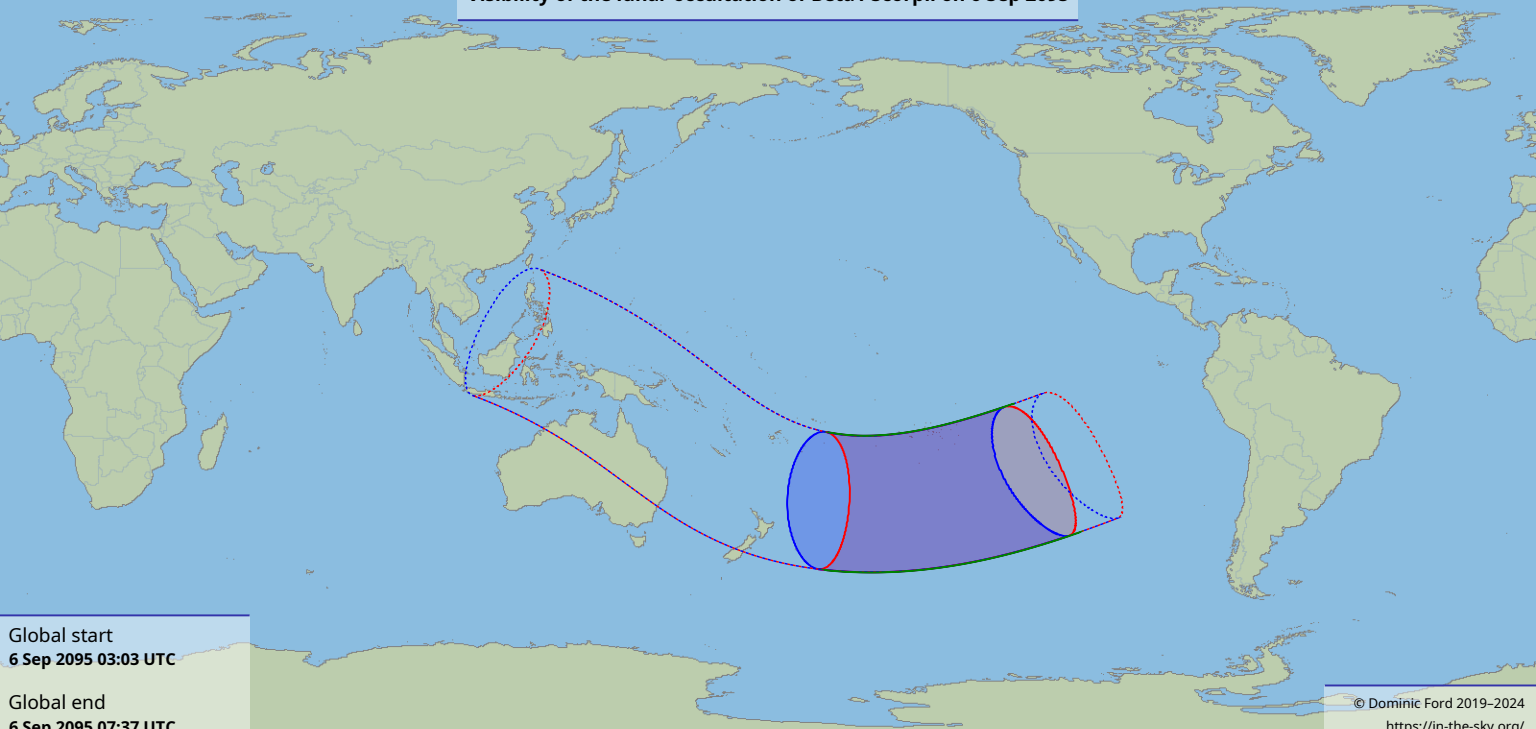

Visibility of the lunar occultation of Beta1 Scorpii on 6 Sep 2095

Global start
6 Sep 2095 03:03 UTC

Global end
6 Sep 2095 07:37 UTC