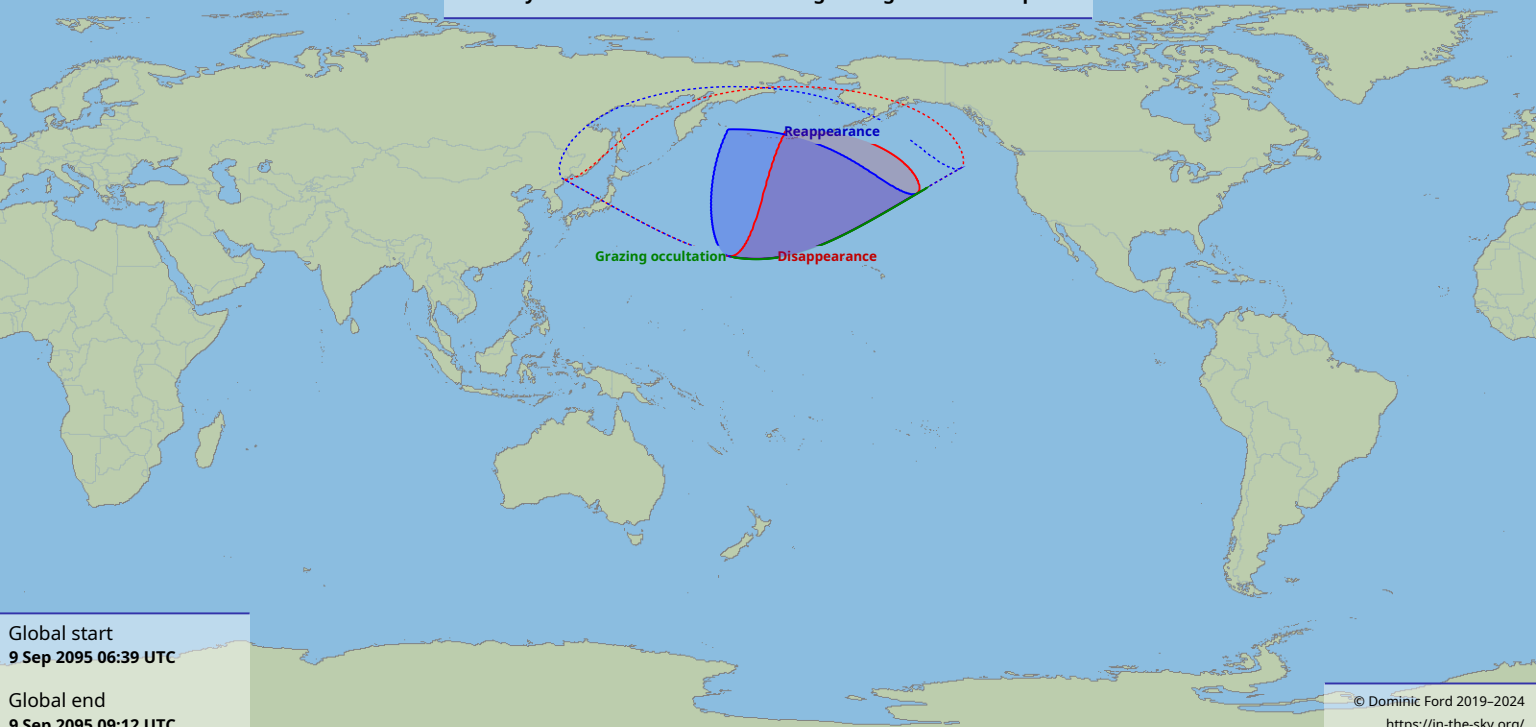

Visibility of the lunar occultation of Sigma Sagittarii on 9 Sep 2005

Global start
9 Sep 2005 06:39 UTC

Global end
9 Sep 2005 09:12 UTC