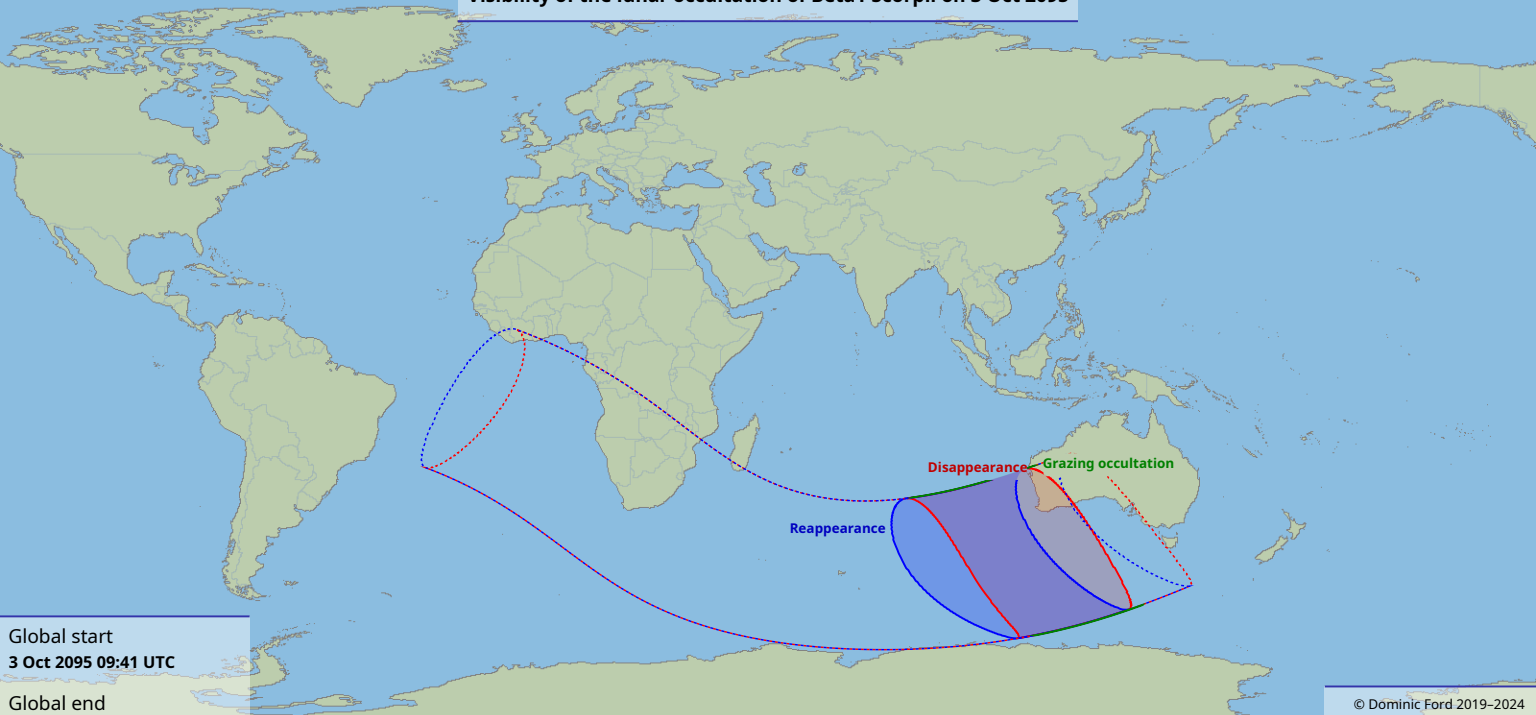

# Visibility of the lunar occultation of Beta1 Scorpii on 3 Oct 2005

Global start  
3 Oct 2005 09:41 UTC

Global end  
3 Oct 2005 14:03 UTC