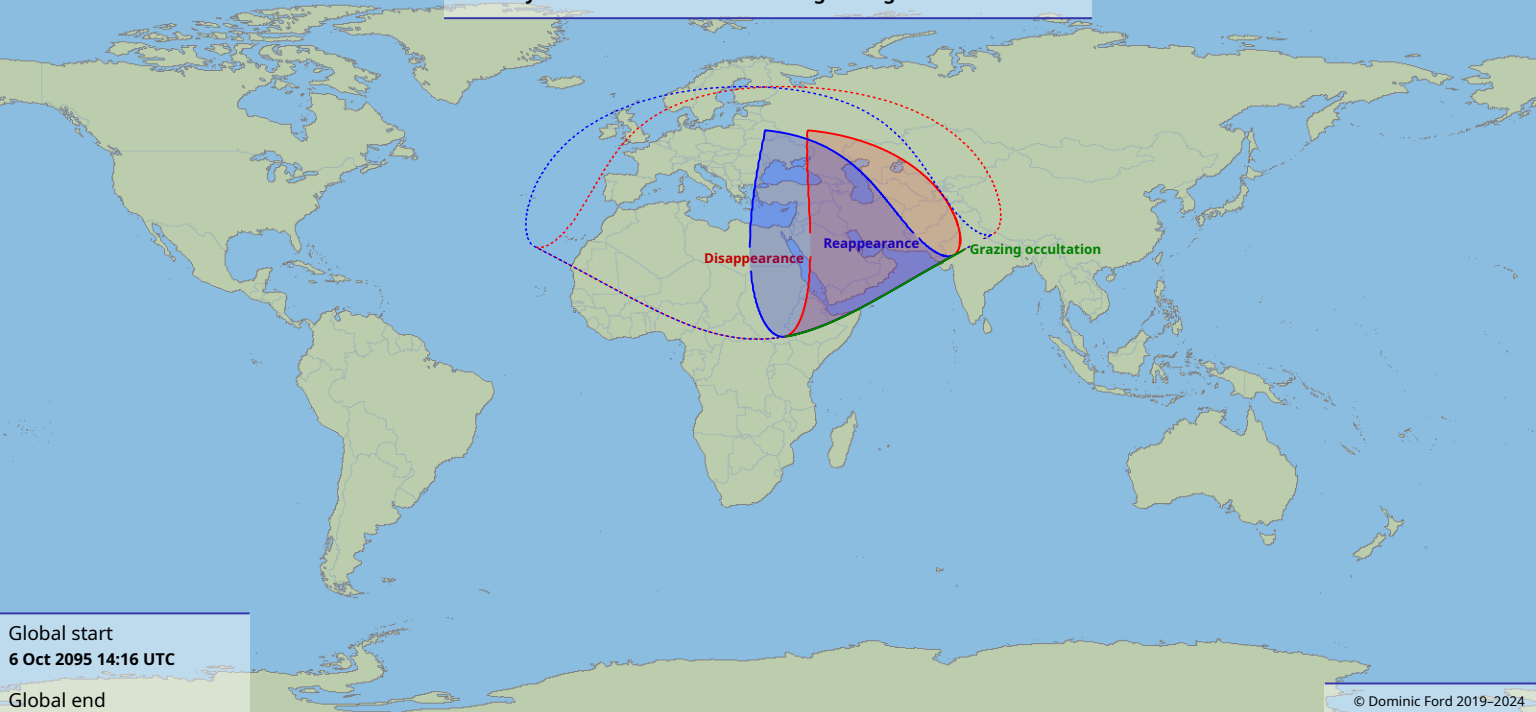

Visibility of the lunar occultation of Sigma Sagittarii on 6 Oct 2095

Global start
6 Oct 2095 14:16 UTC

Global end
6 Oct 2095 17:46 UTC