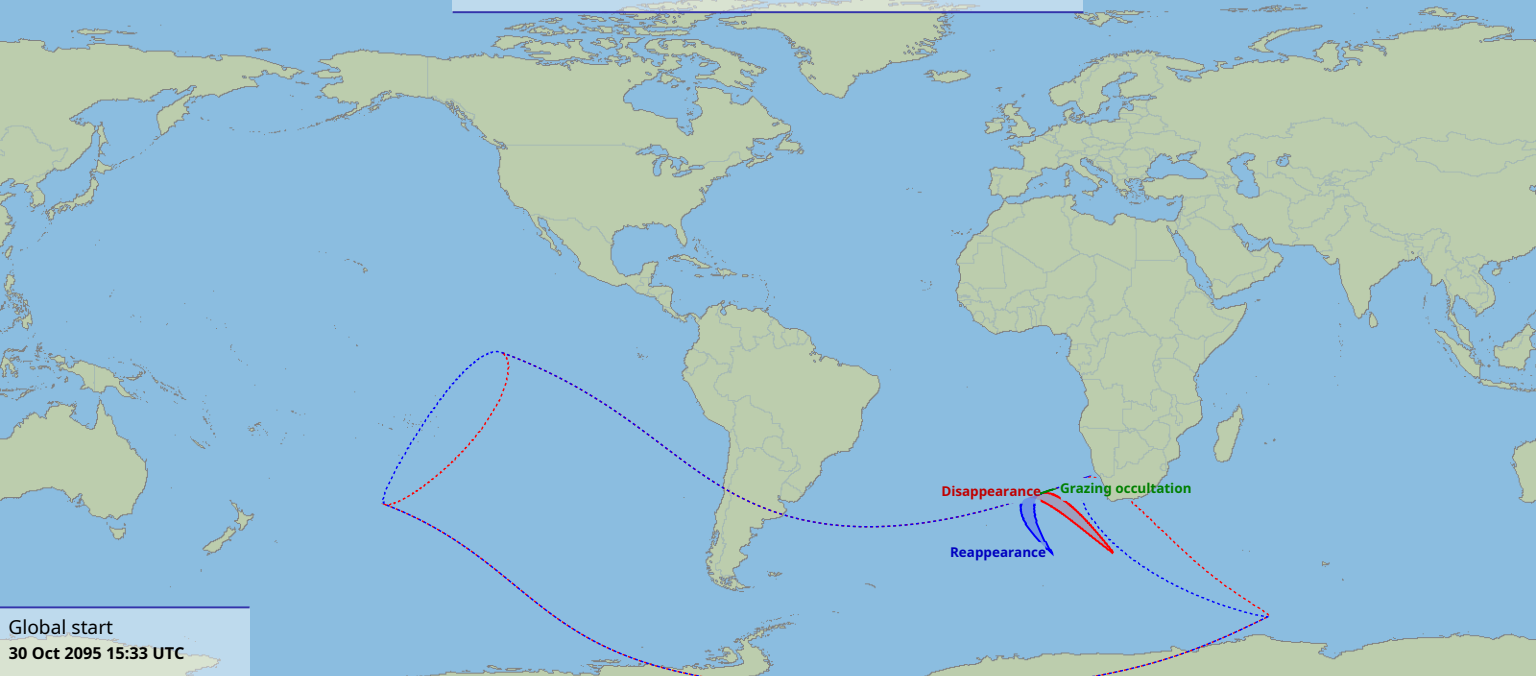

# Visibility of the lunar occultation of Beta1 Scorpii on 30 Oct 2095

Global start  
30 Oct 2095 15:33 UTC

Global end  
30 Oct 2095 19:42 UTC