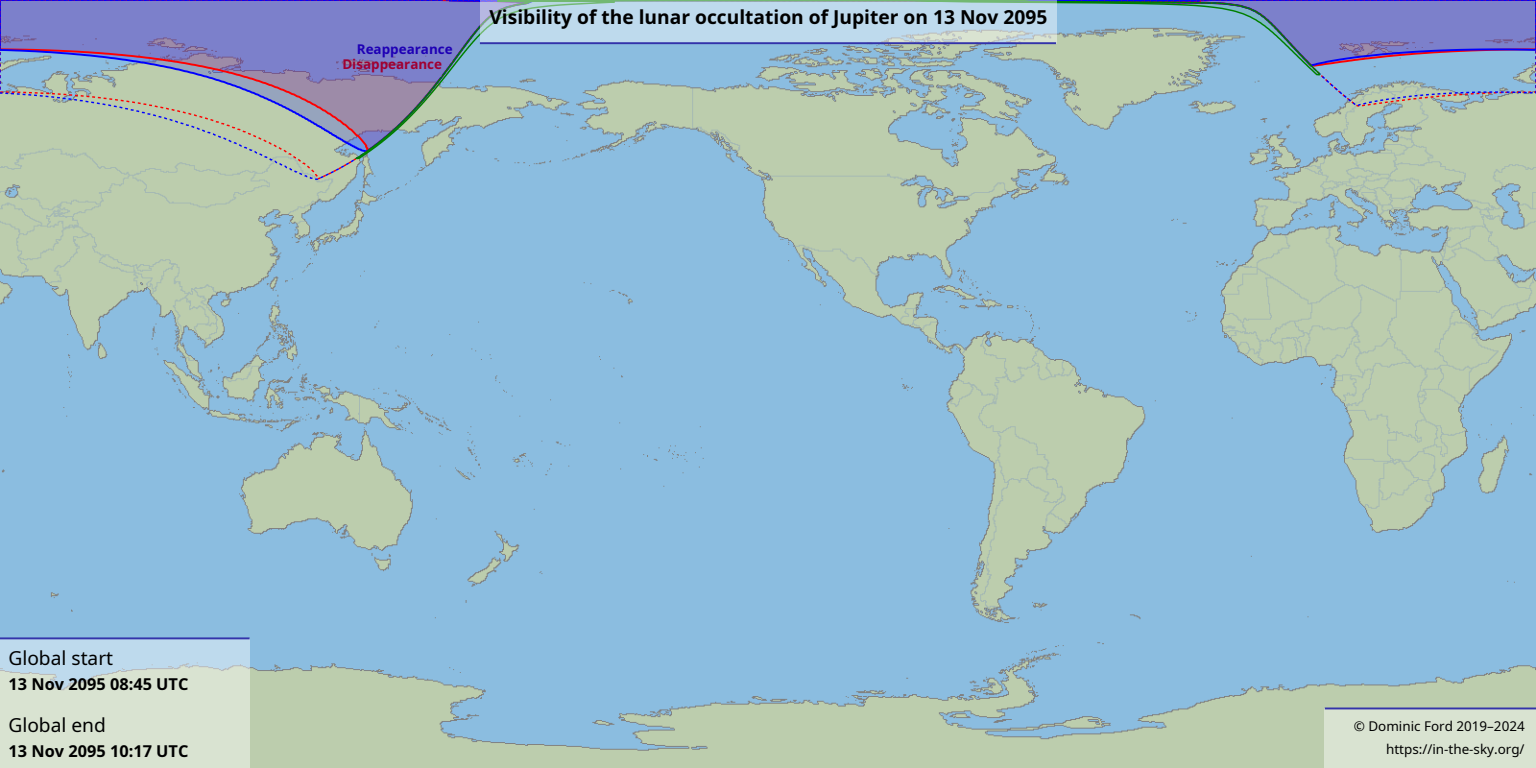

Visibility of the lunar occultation of Jupiter on 13 Nov 2095

Reappearance
Disappearance

Global start
13 Nov 2095 08:45 UTC

Global end
13 Nov 2095 10:17 UTC