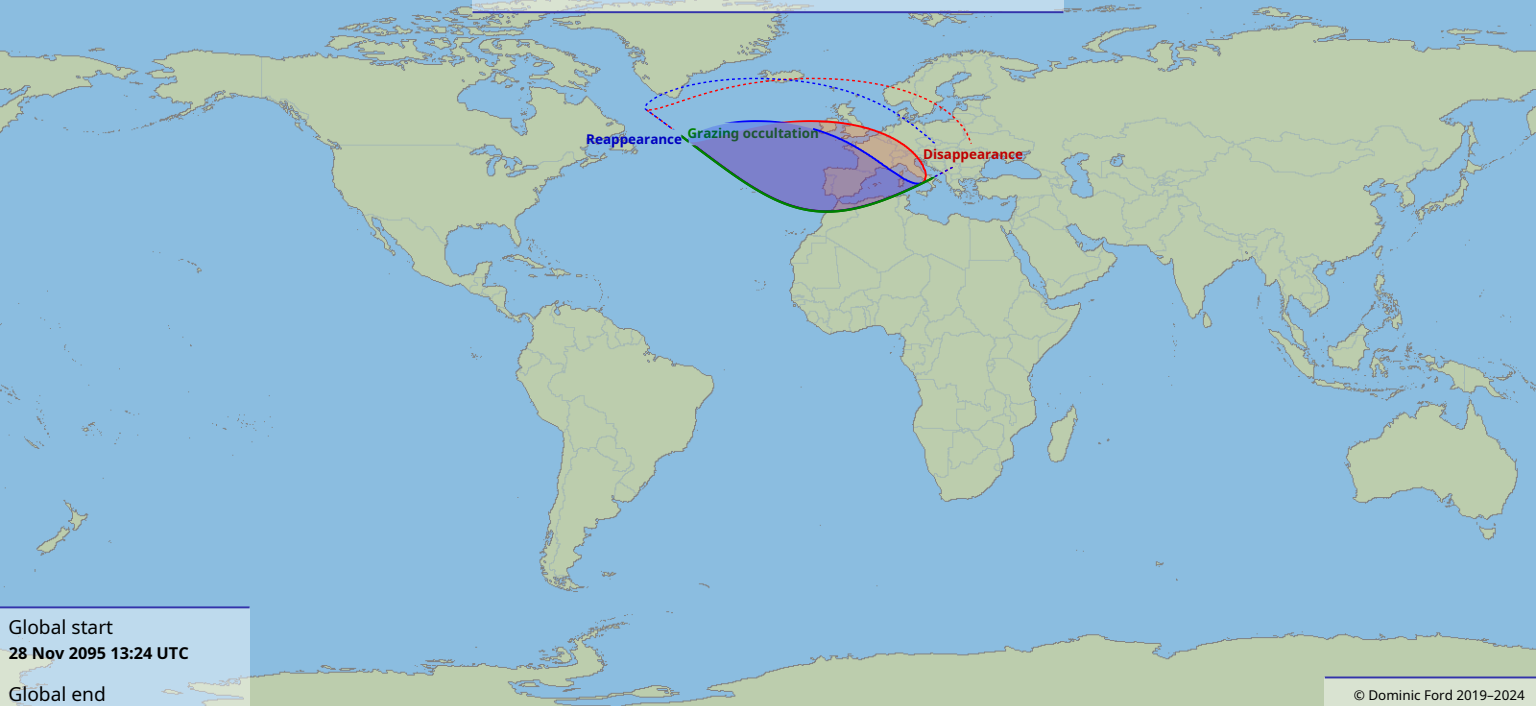

Visibility of the lunar occultation of Mercury on 28 Nov 2095

Global start
28 Nov 2095 13:24 UTC

Global end
28 Nov 2095 15:40 UTC