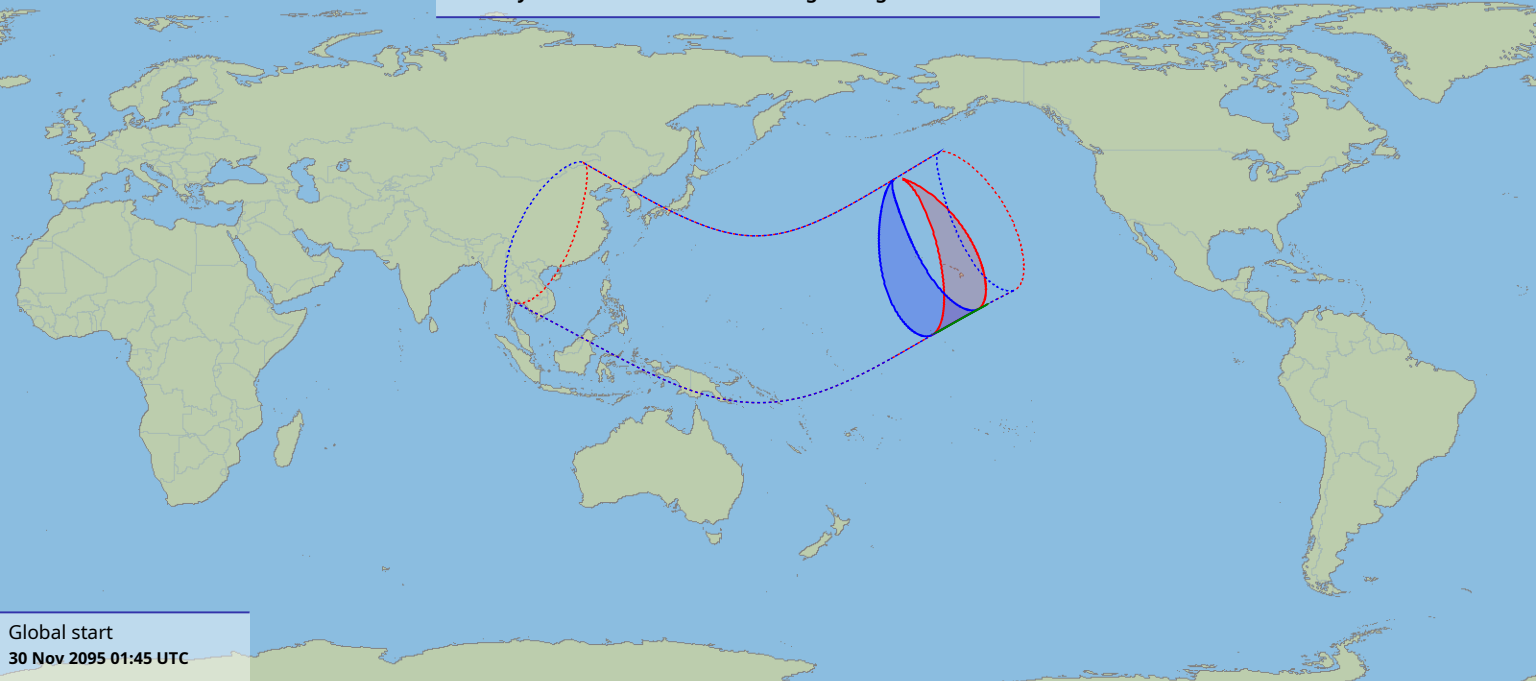

Visibility of the lunar occultation of Sigma Sagittarii on 30 Nov 2095

Global start  
30 Nov 2095 01:45 UTC

Global end  
30 Nov 2095 05:48 UTC